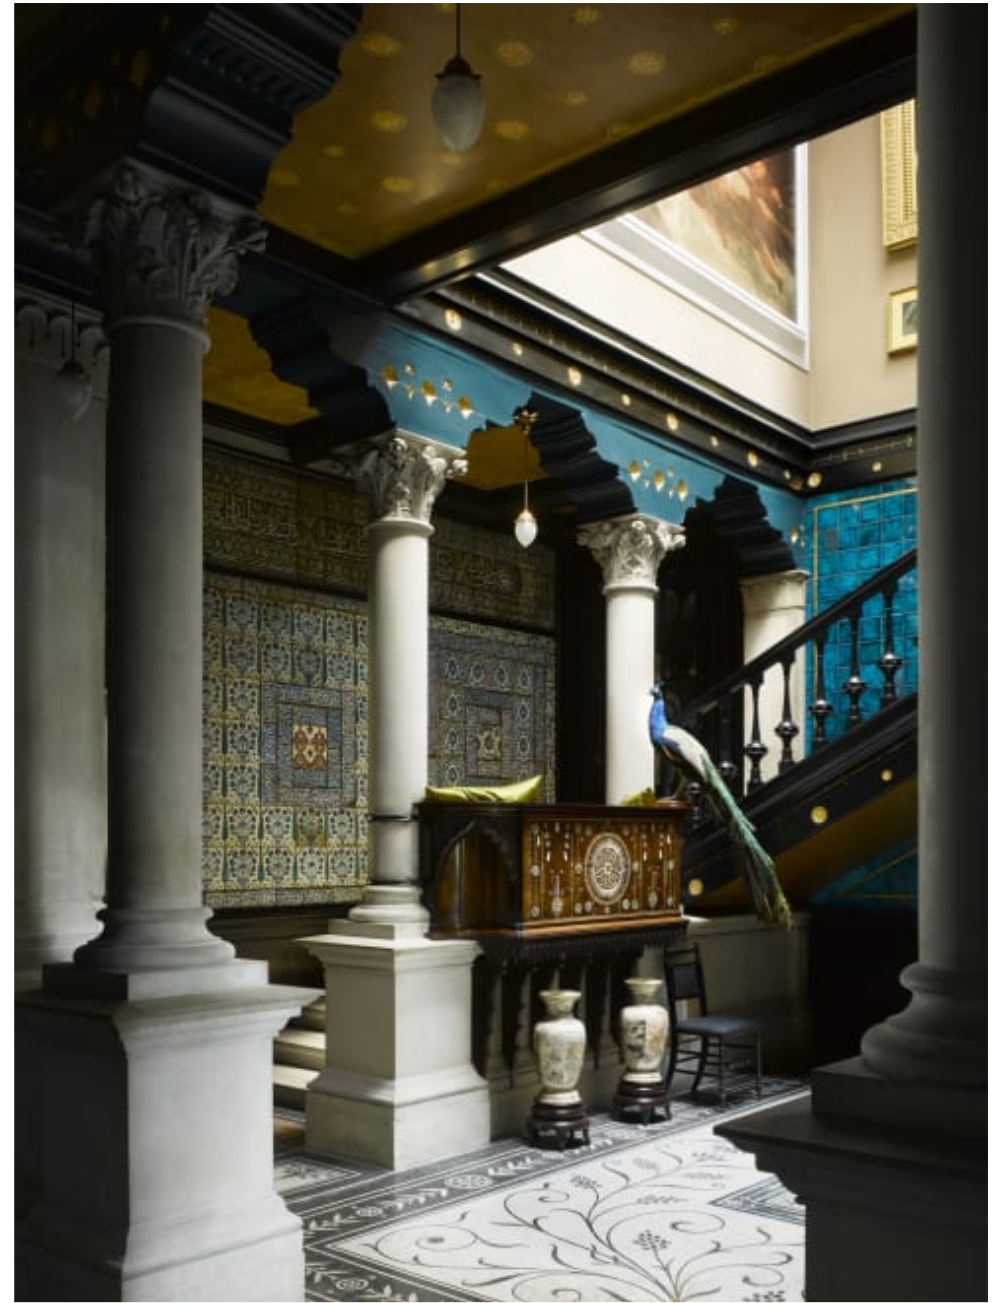

Kensington House W14

**CAROLHAYES  
MANAGEMENT**  
CREATIVE ARTIST & STYLE MANAGEMENT

020 7482 1555  
[www.carolhayesmanagement.co.uk](http://www.carolhayesmanagement.co.uk)

Kensington House W14

Kensington House W14