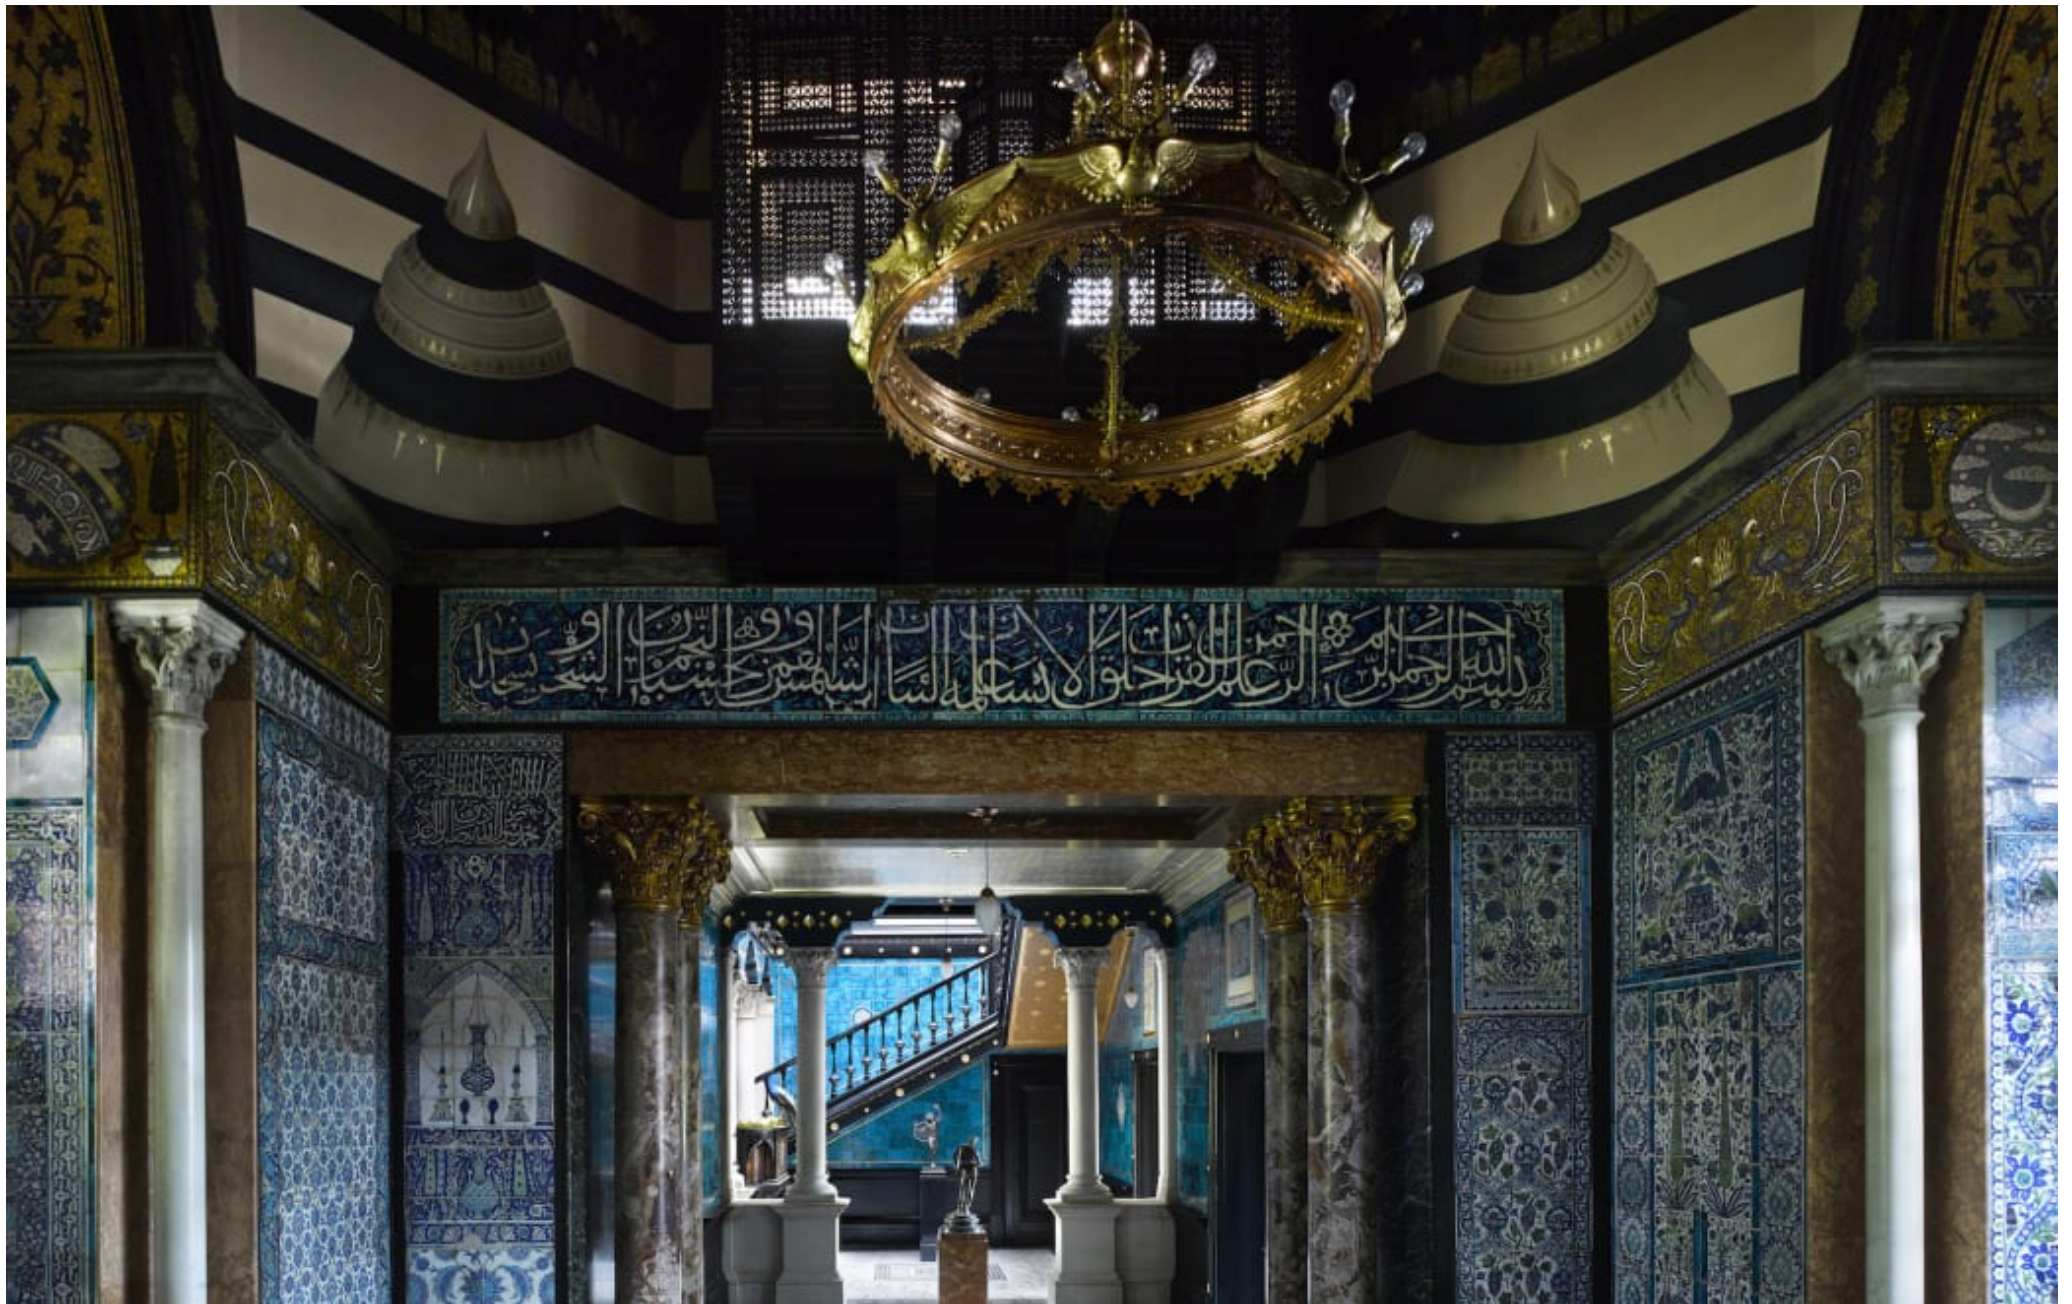

Kensington House W14