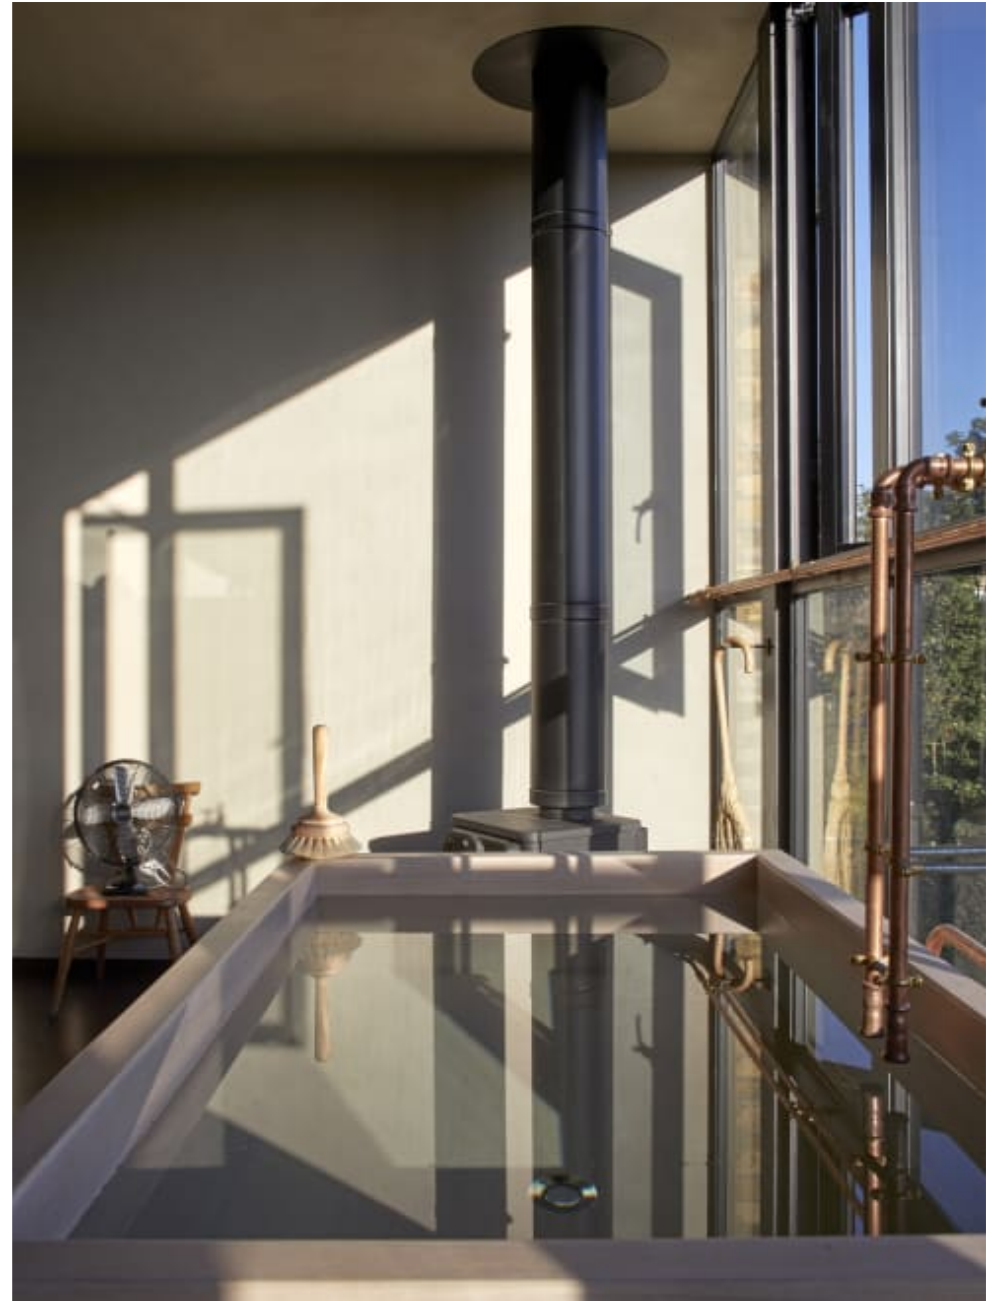

Leaf House SE5

**CAROLHAYES
MANAGEMENT**
CREATIVE ARTIST & STYLE MANAGEMENT

020 7482 1555
www.carolhayesmanagement.co.uk