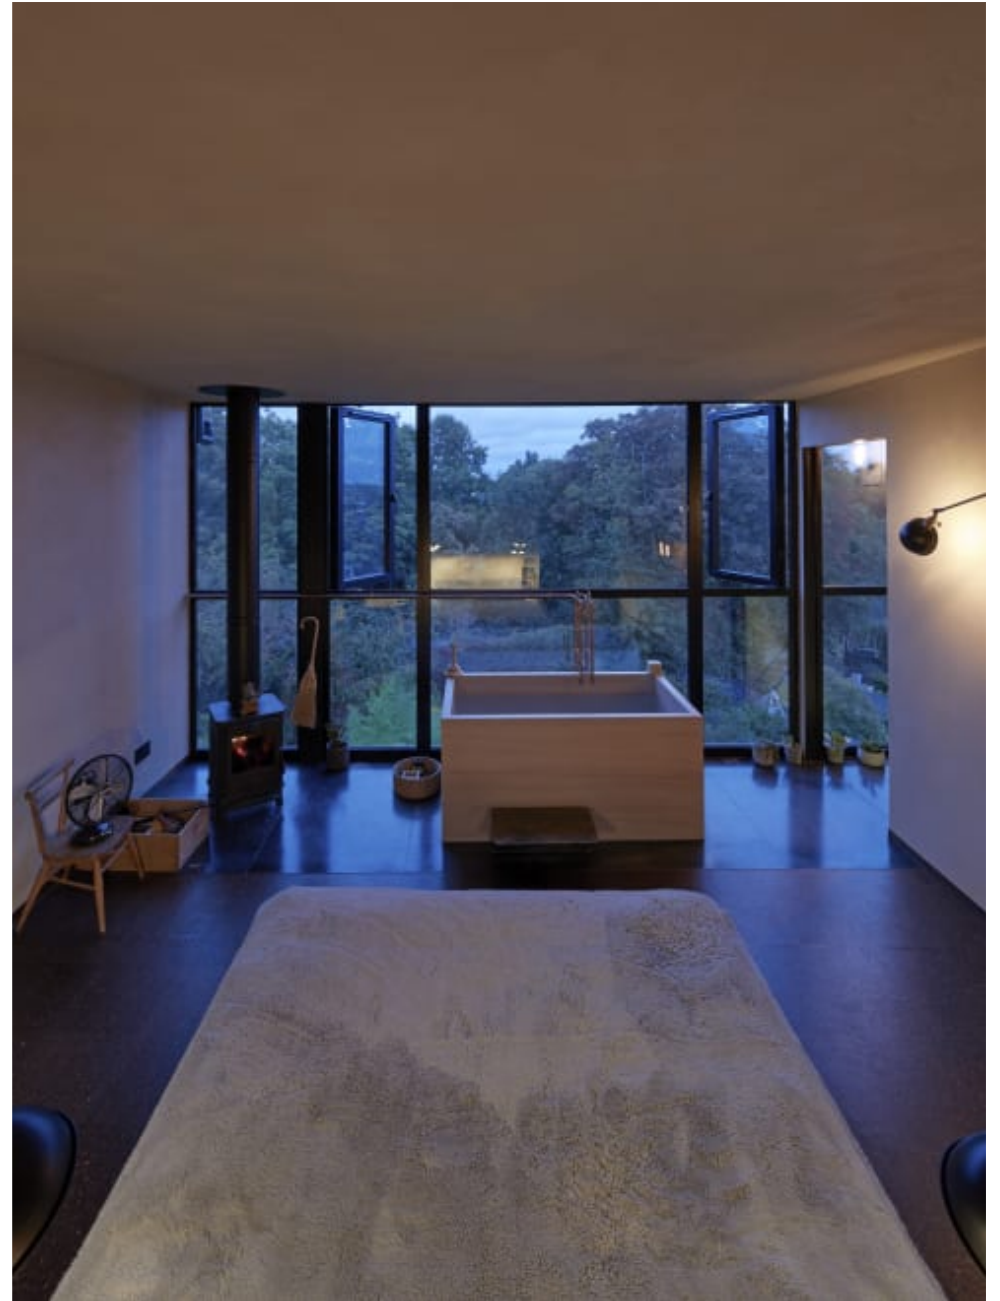

Leaf House SE5

Leaf House SE5

Leaf House SE5

Leaf House SE5

**CAROLHAYES
MANAGEMENT**
CREATIVE ARTIST & STYLE MANAGEMENT

020 7482 1555
www.carolhayesmanagement.co.uk

Leaf House SE5

Leaf House SE5