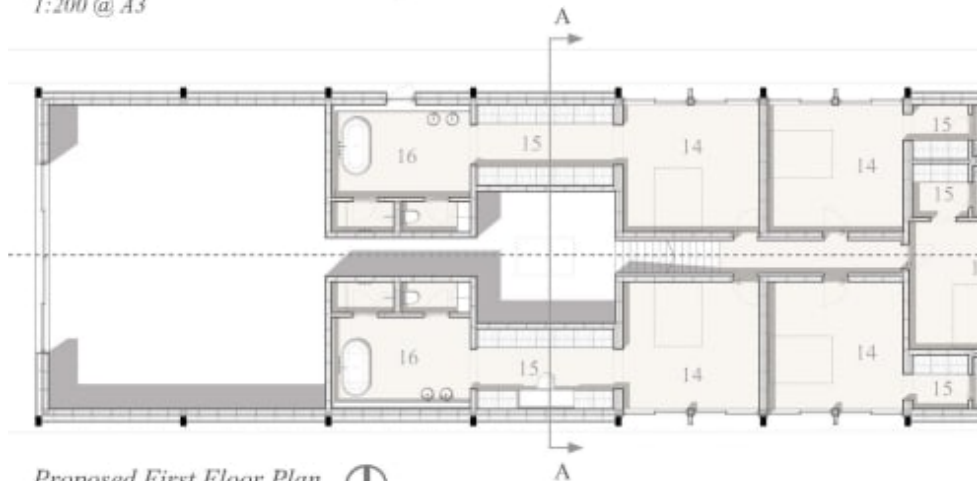

London Forest Lodge IG10

**CAROLHAYES  
MANAGEMENT**  
CREATIVE ARTIST & STYLE MANAGEMENT

020 7482 1555  
[www.carolhayesmanagement.co.uk](http://www.carolhayesmanagement.co.uk)

Proposed Ground Floor Plan ①  
1:200 @ A3