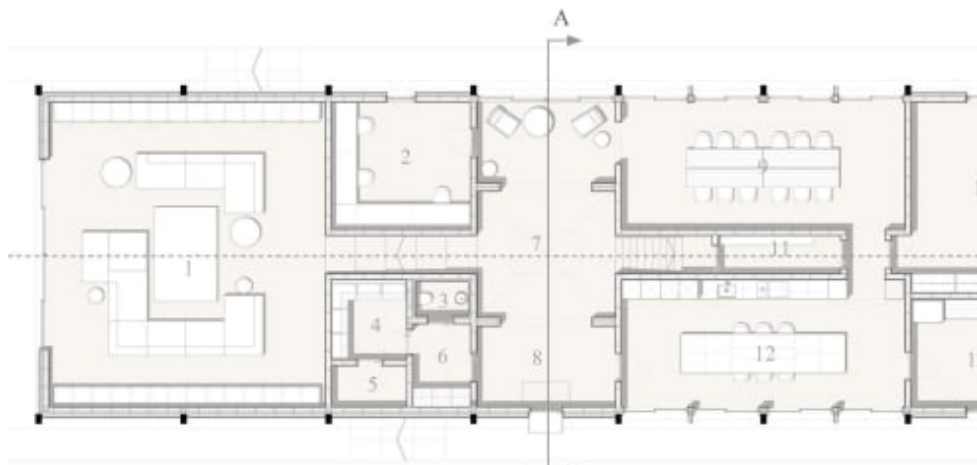

London Forest Lodge IG10

**CAROLHAYES  
MANAGEMENT**  
CREATIVE ARTIST & STYLE MANAGEMENT

020 7482 1555  
[www.carolhayesmanagement.co.uk](http://www.carolhayesmanagement.co.uk)

Proposed Ground Floor Plan ①  
1:200 @ A3