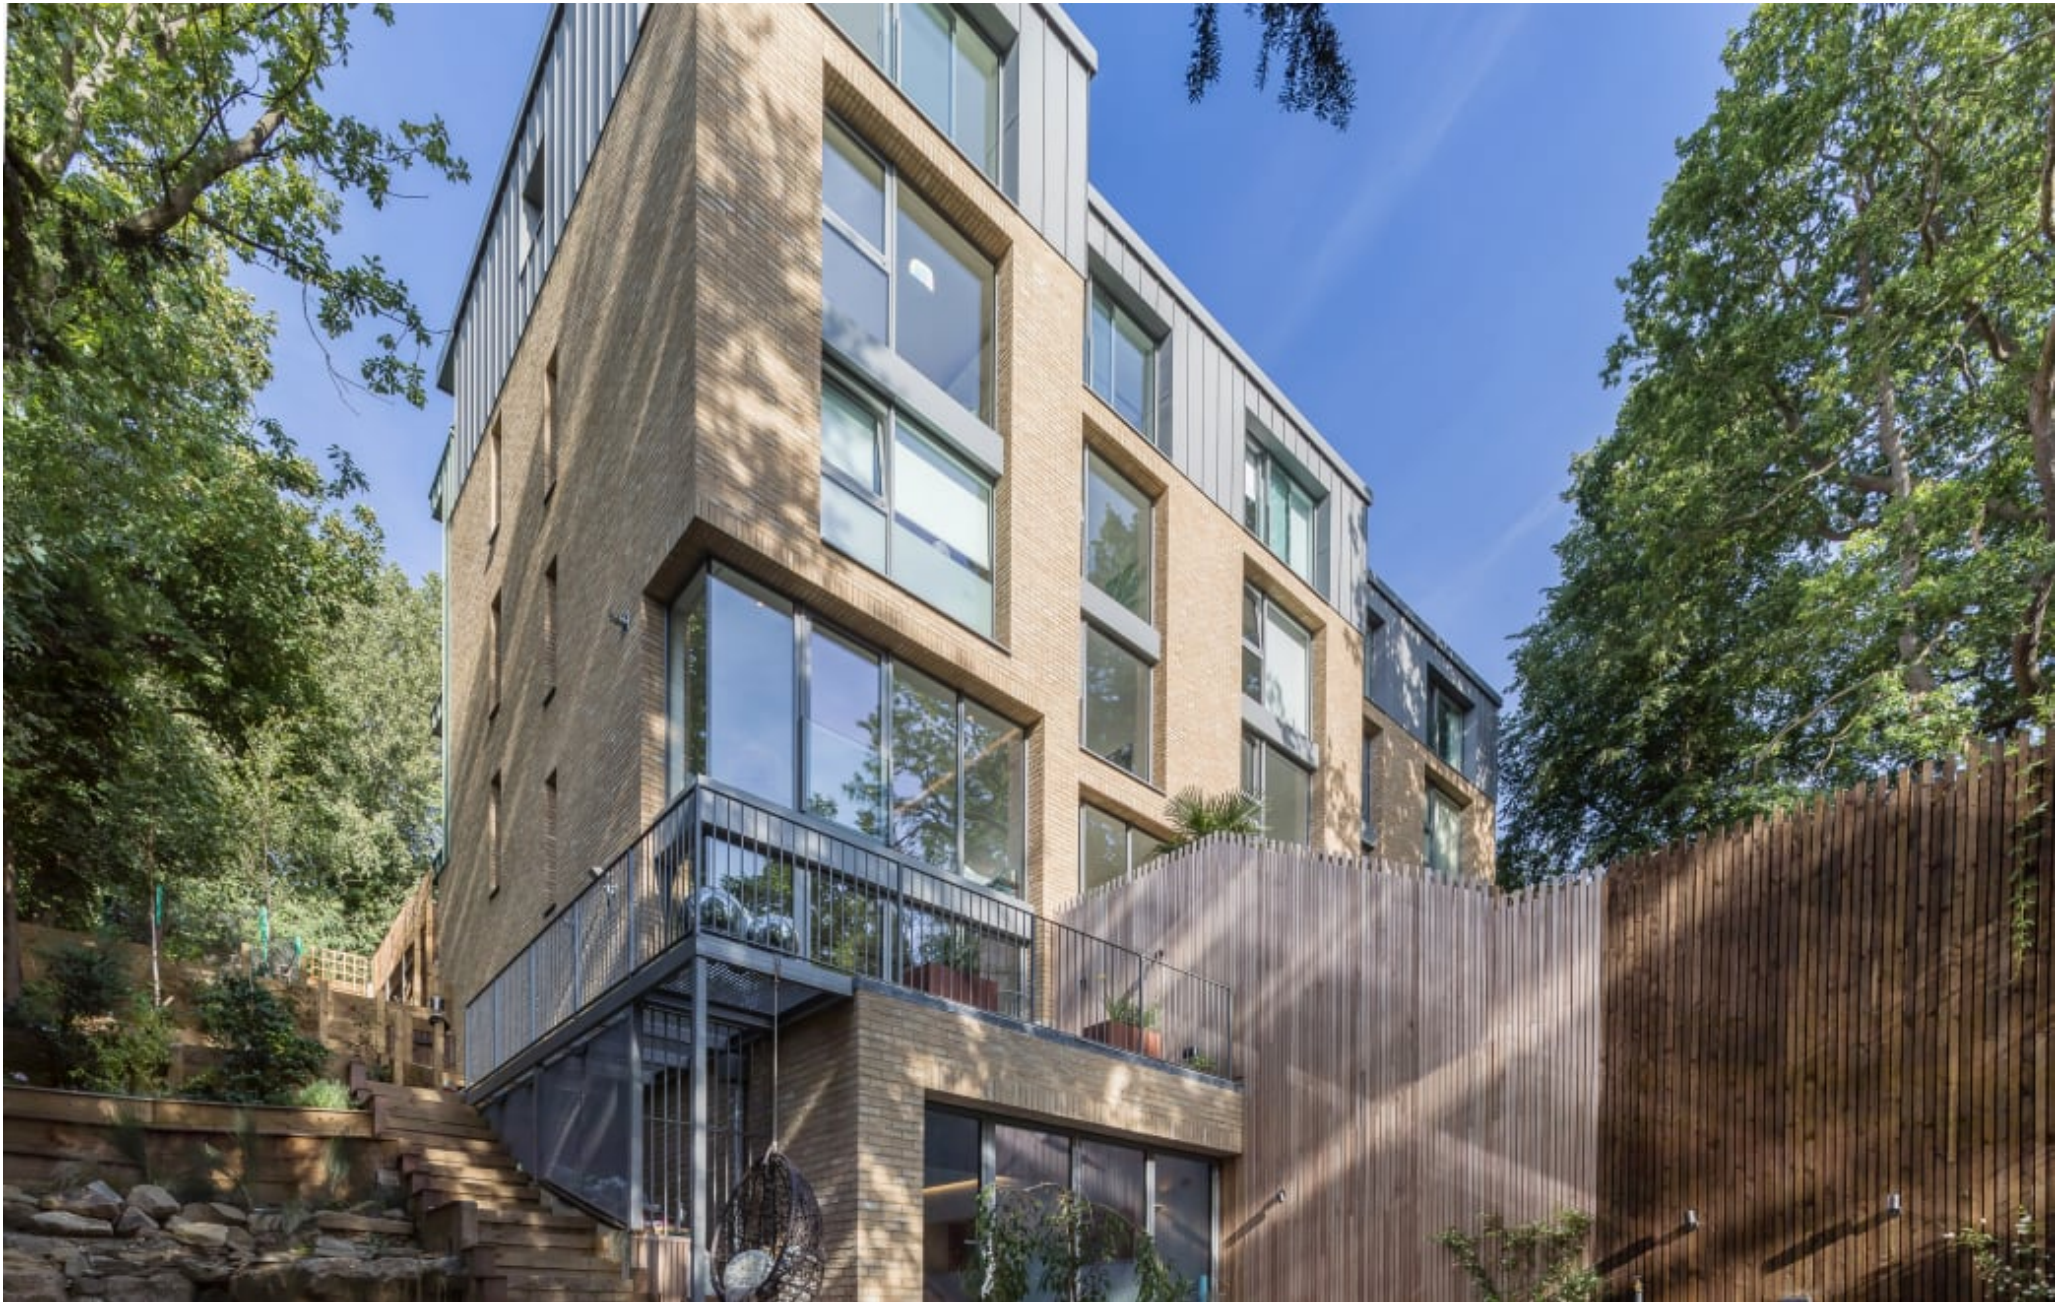

Milner Terrace SE19

CAROLHAYES
MANAGEMENT
CREATIVE ARTIST & STYLE MANAGEMENT

020 7482 1555
www.carolhayesmanagement.co.uk