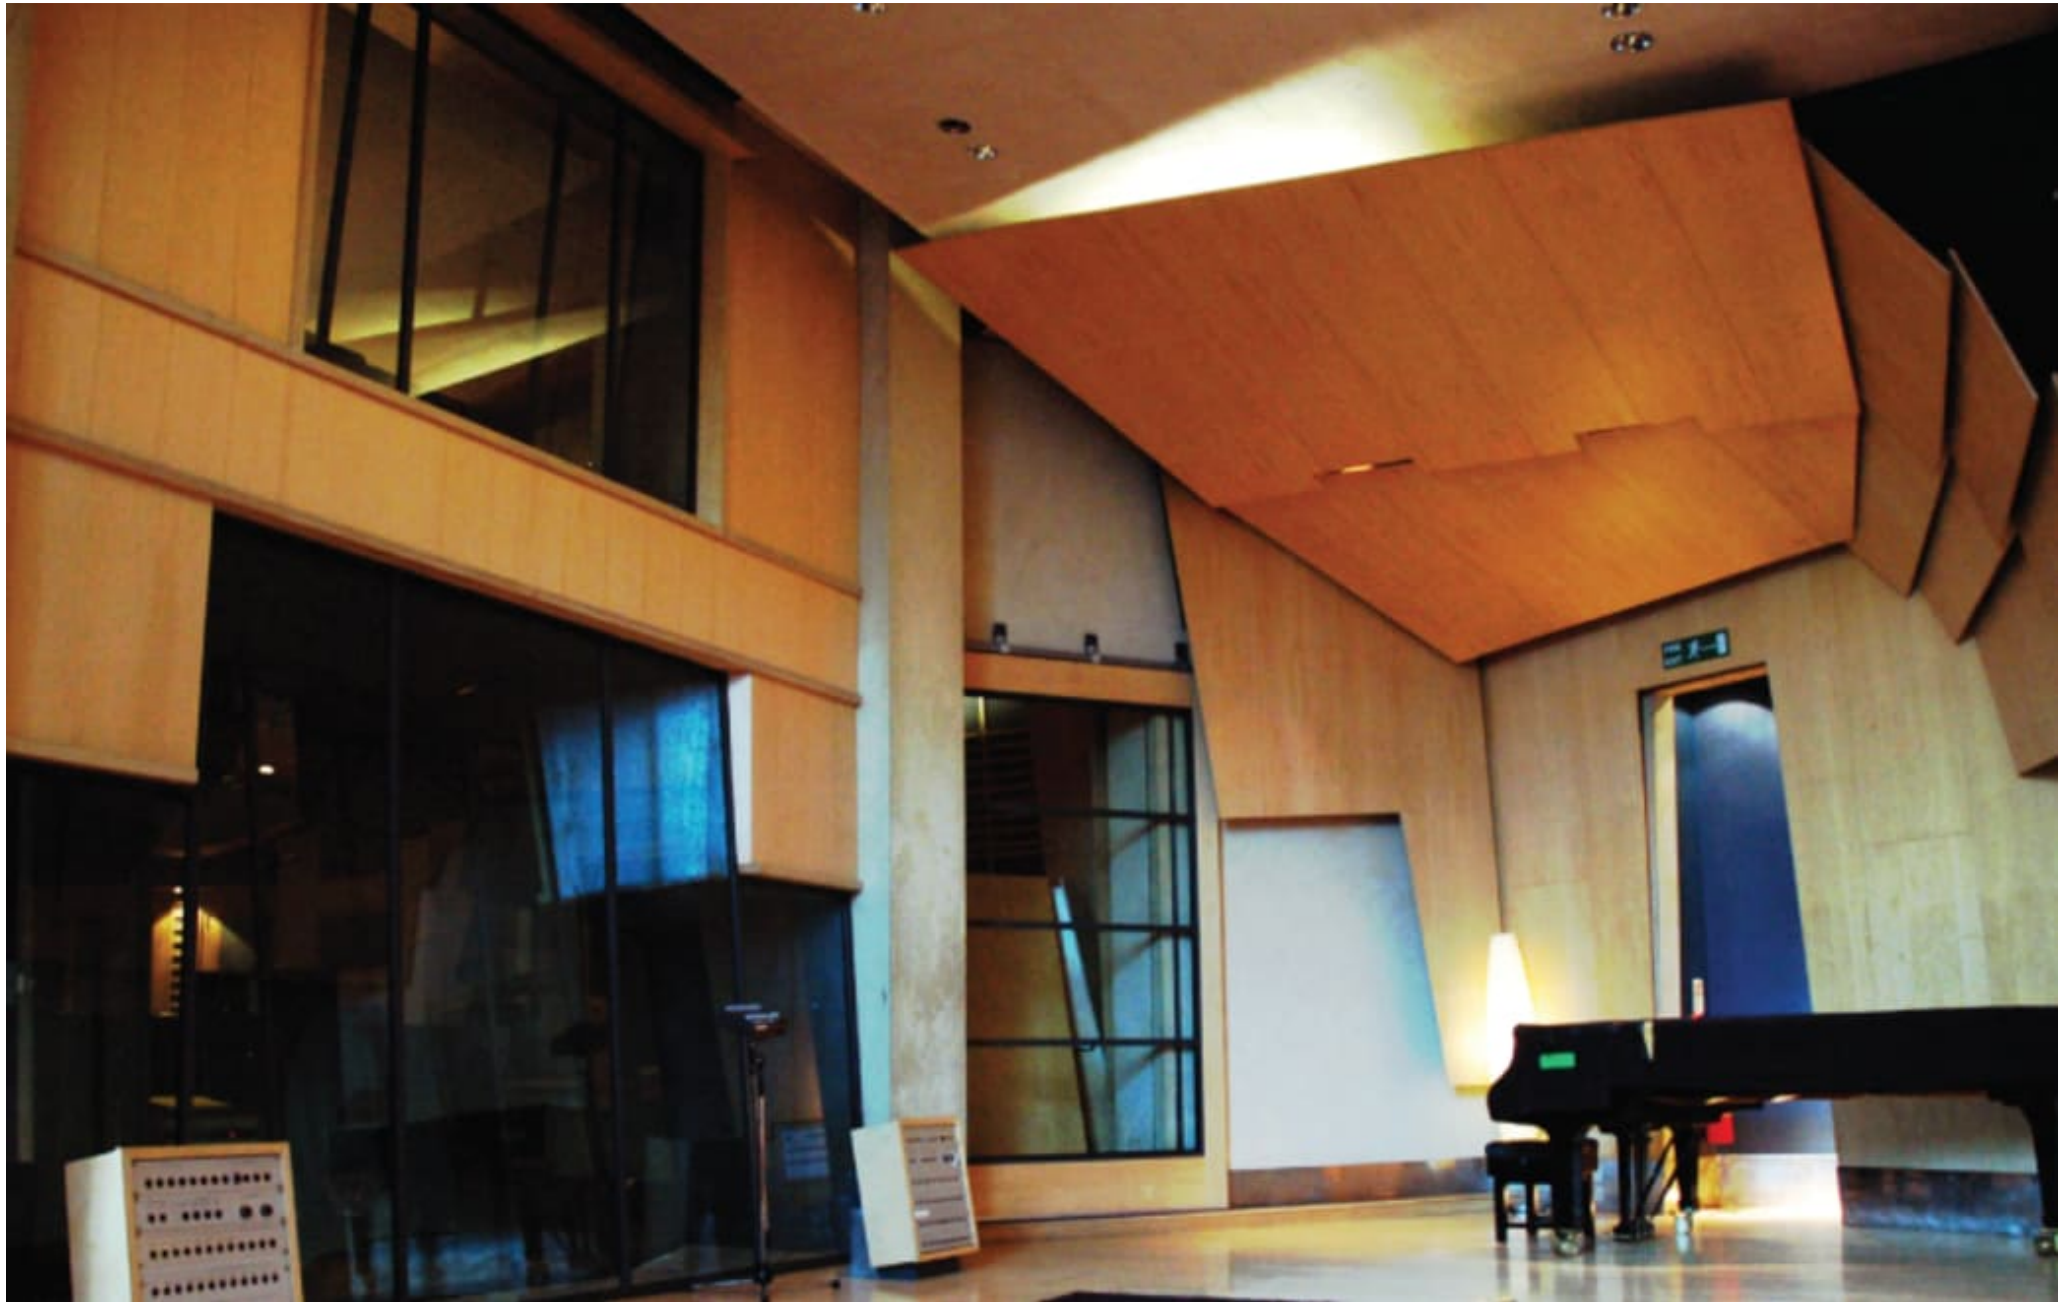

Music Studios W4

Music Studios W4

**CAROLHAYES
MANAGEMENT**
CREATIVE ARTIST & STYLE MANAGEMENT

020 7482 1555
www.carolhayesmanagement.co.uk

Music Studios W4

**CAROLHAYES
MANAGEMENT**
CREATIVE ARTIST & STYLE MANAGEMENT