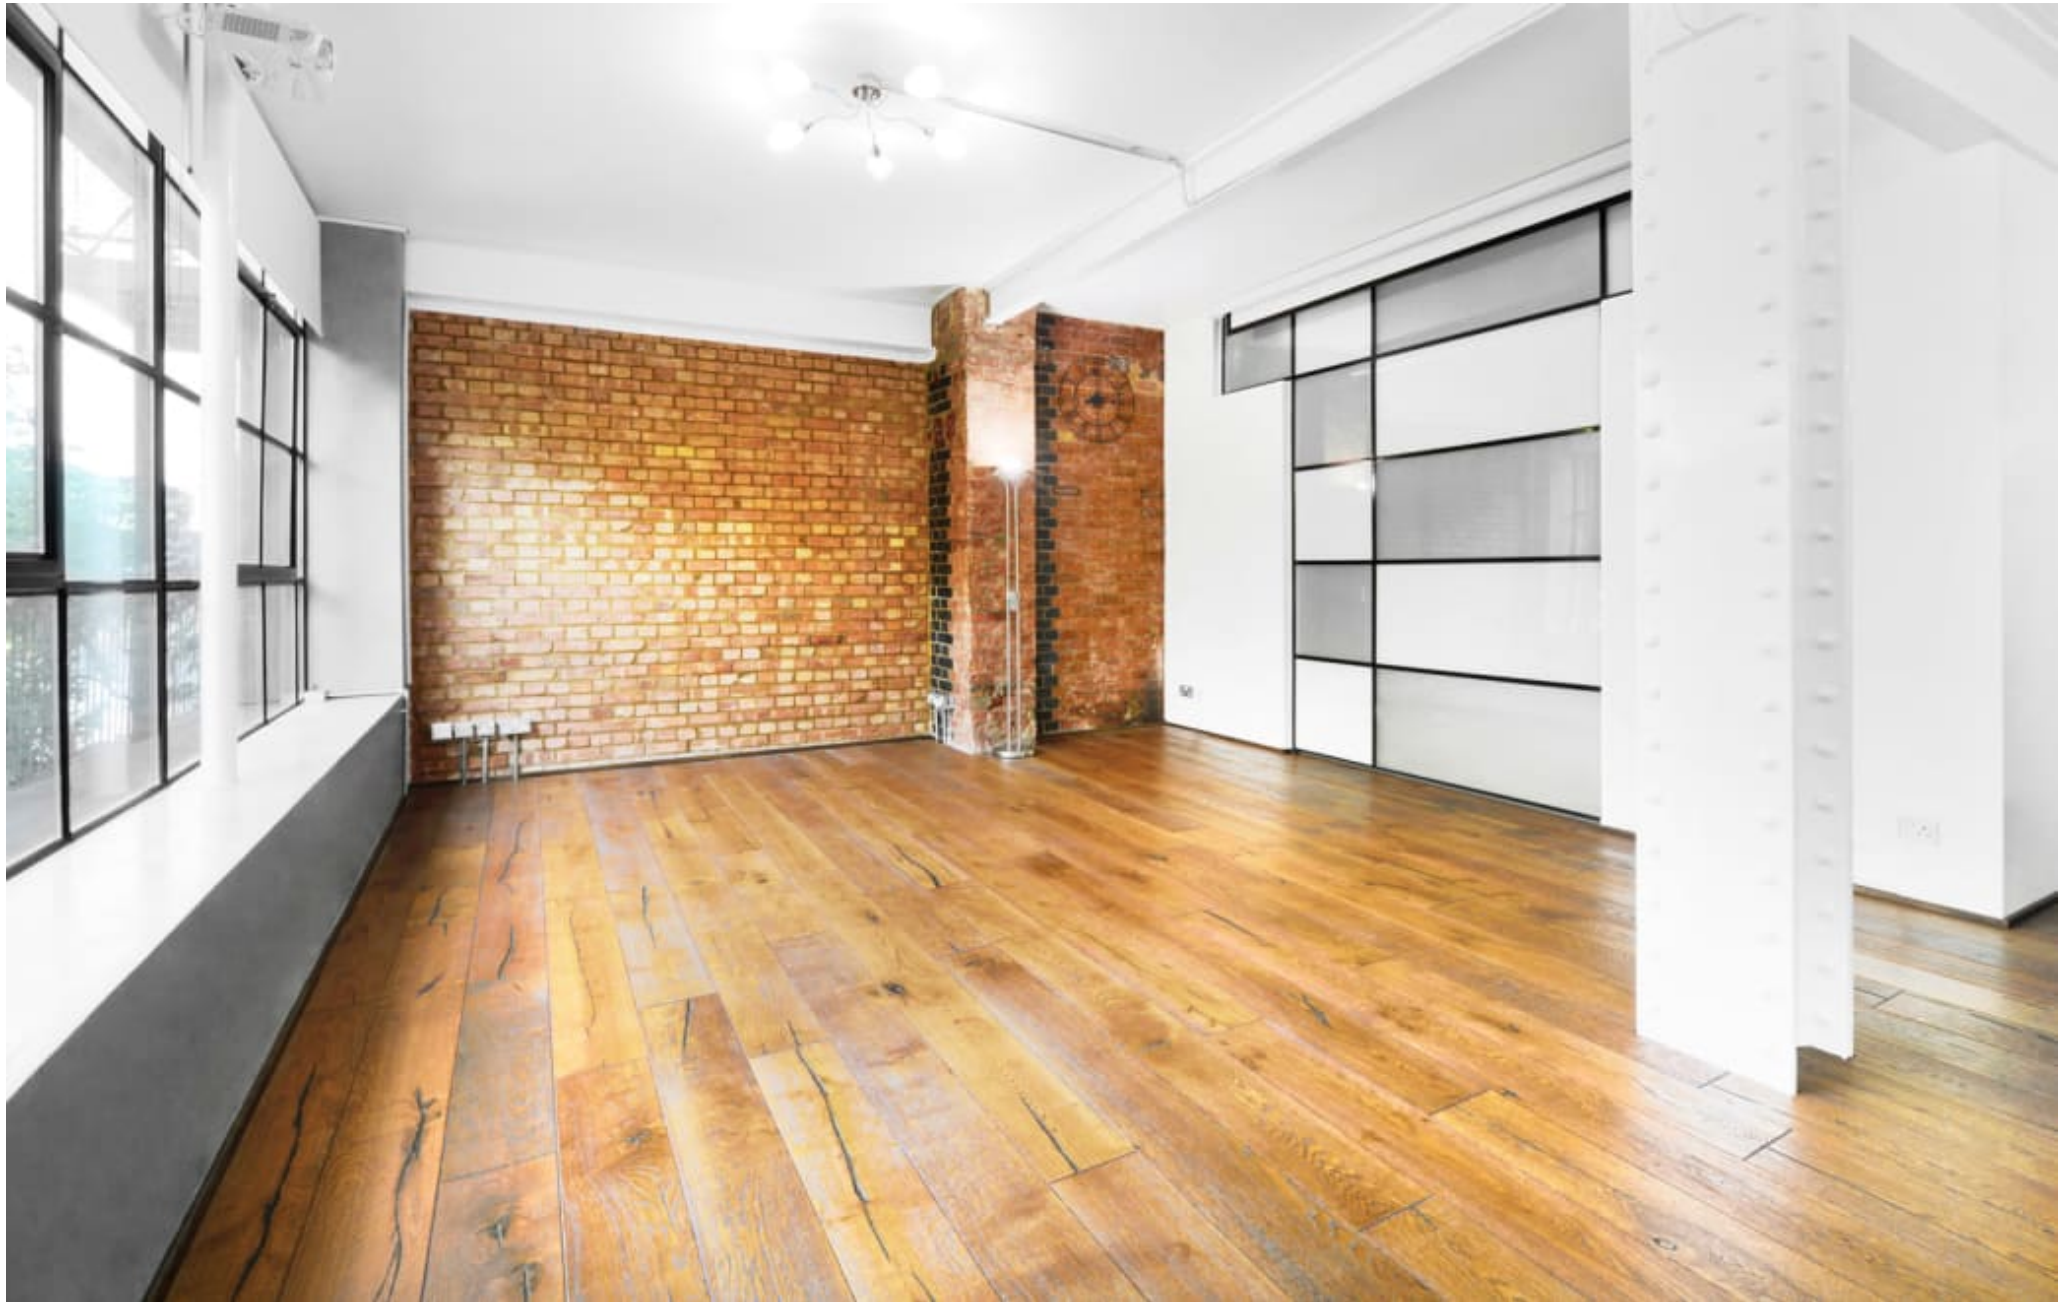

CAROLHAYES
MANAGEMENT
CREATIVE ARTIST & STYLE MANAGEMENT

020 7482 1555
www.carolhayesmanagement.co.uk

New York Loft Style Apartment E14

CAROLHAYES
MANAGEMENT
CREATIVE ARTIST & STYLE MANAGEMENT

020 7482 1555
www.carolhayesmanagement.co.uk