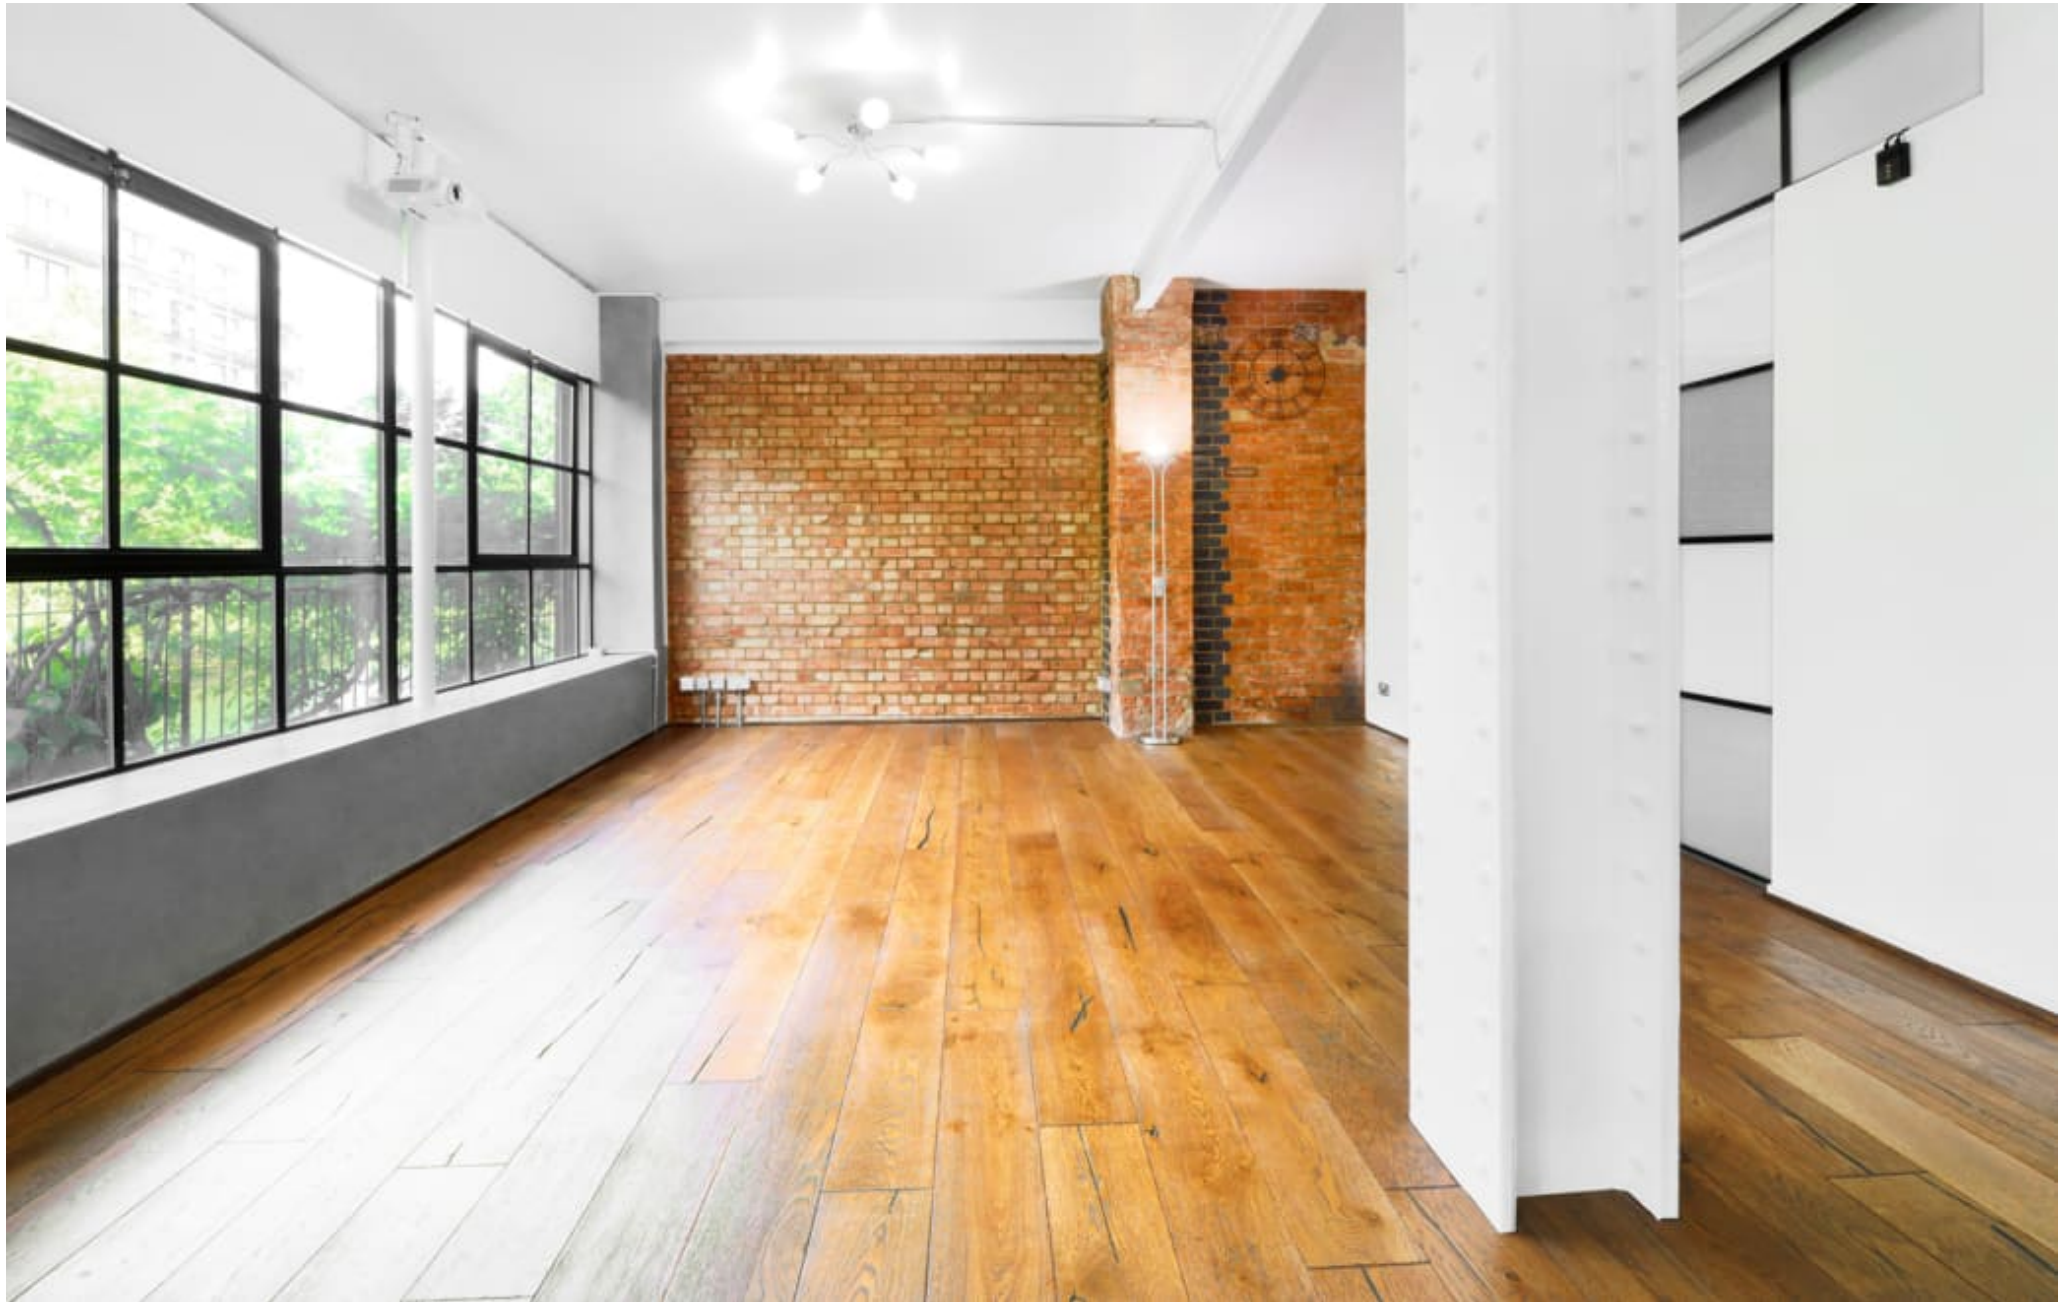

CAROLHAYES
MANAGEMENT
CREATIVE ARTIST & STYLE MANAGEMENT

020 7482 1555
www.carolhayesmanagement.co.uk

New York Loft Style Apartment E14

**CAROLHAYES
MANAGEMENT**
CREATIVE ARTIST & STYLE MANAGEMENT

020 7482 1555
www.carolhayesmanagement.co.uk