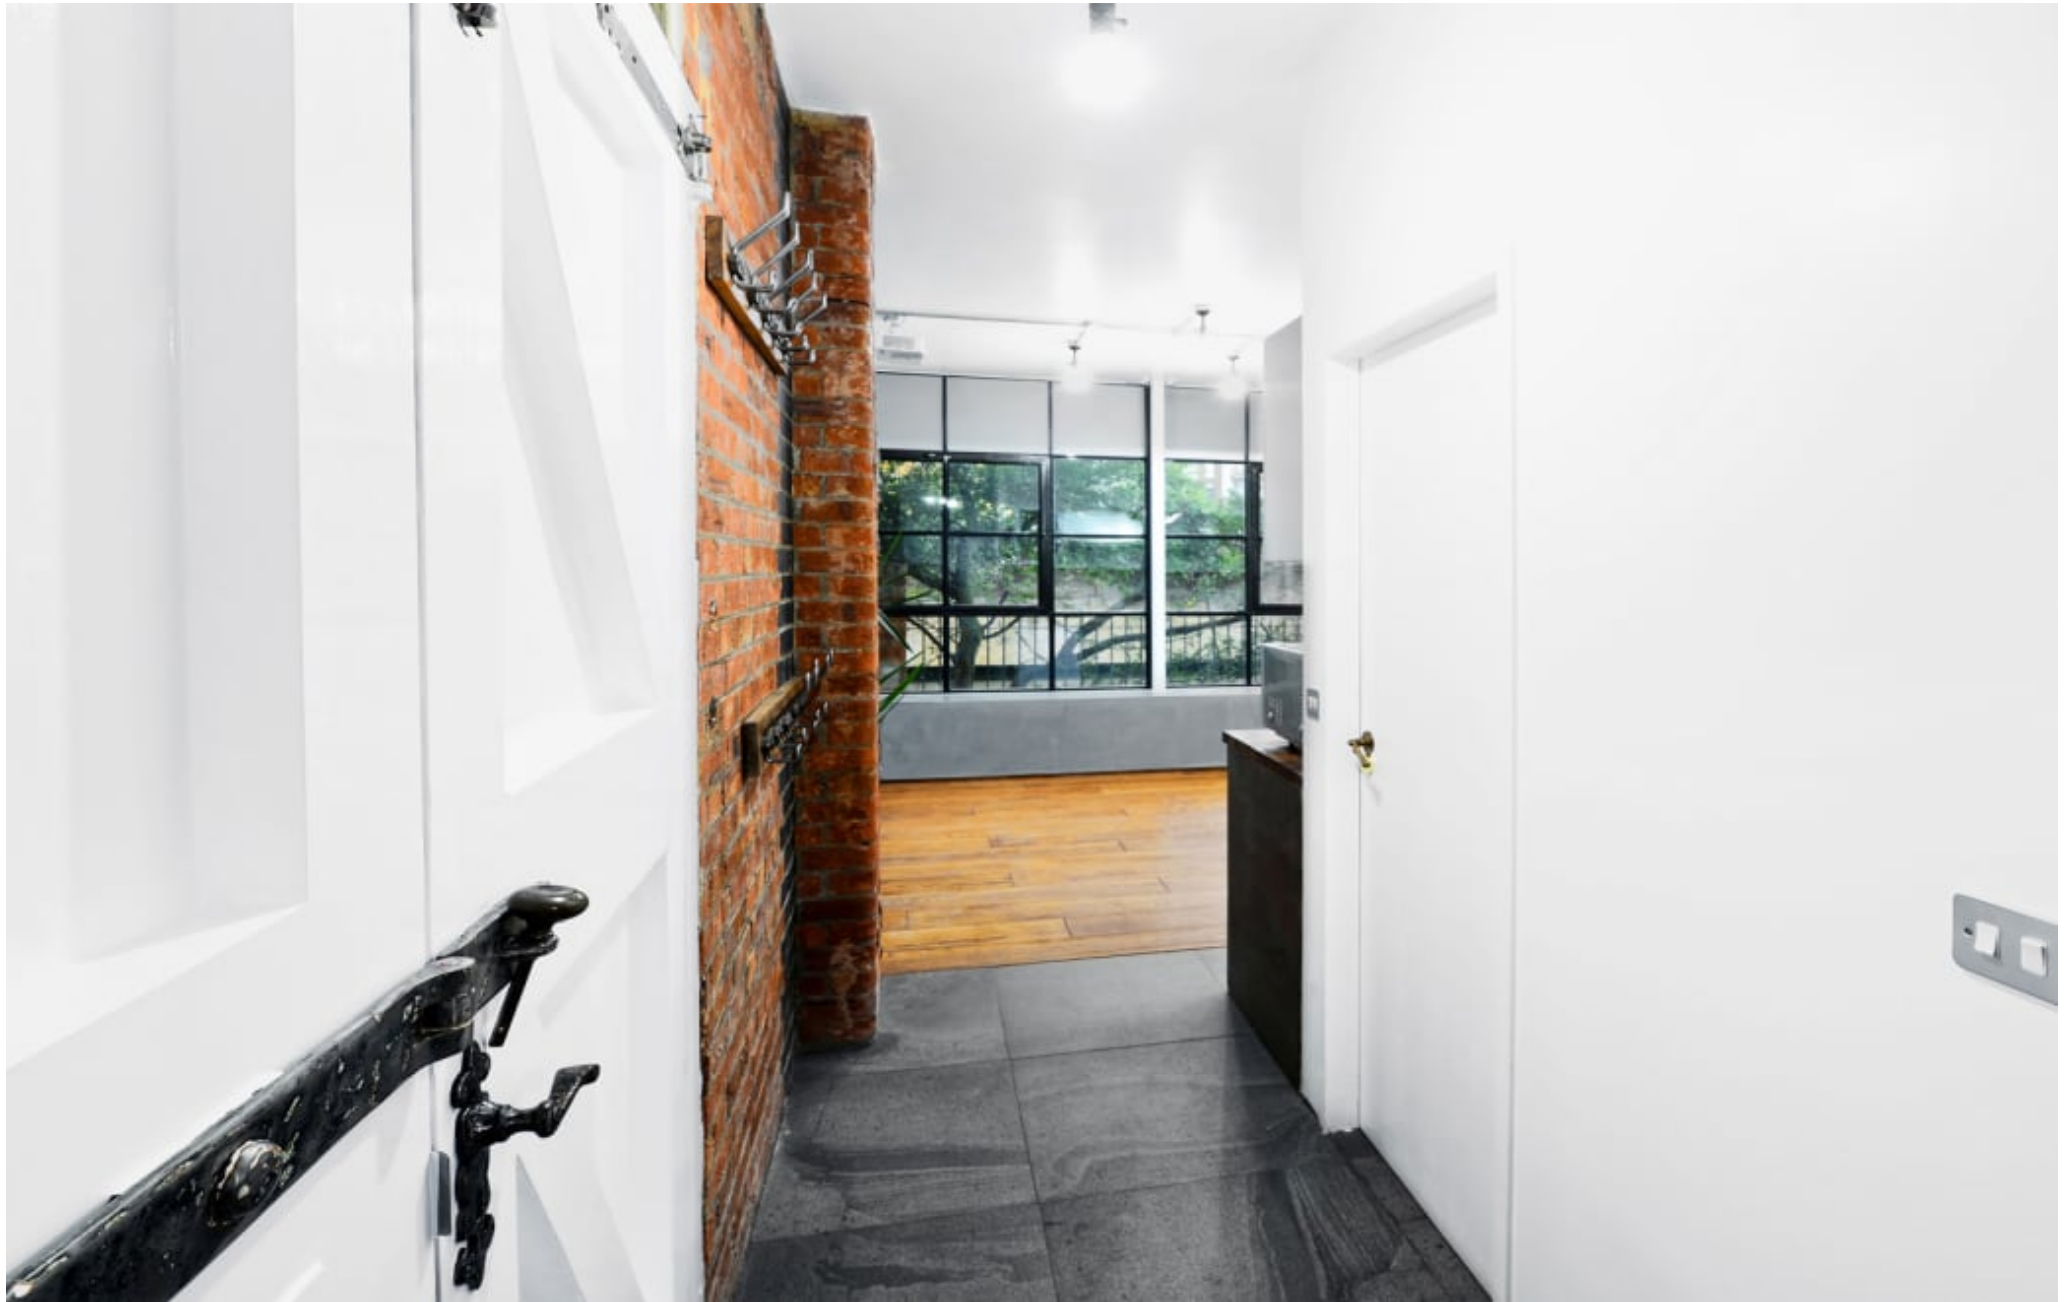

020 7482 1555
www.carolhayesmanagement.co.uk

New York Loft Style Apartment E14

**CAROLHAYES
MANAGEMENT**
CREATIVE ARTIST & STYLE MANAGEMENT

020 7482 1555
www.carolhayesmanagement.co.uk

New York Loft Style Apartment E14