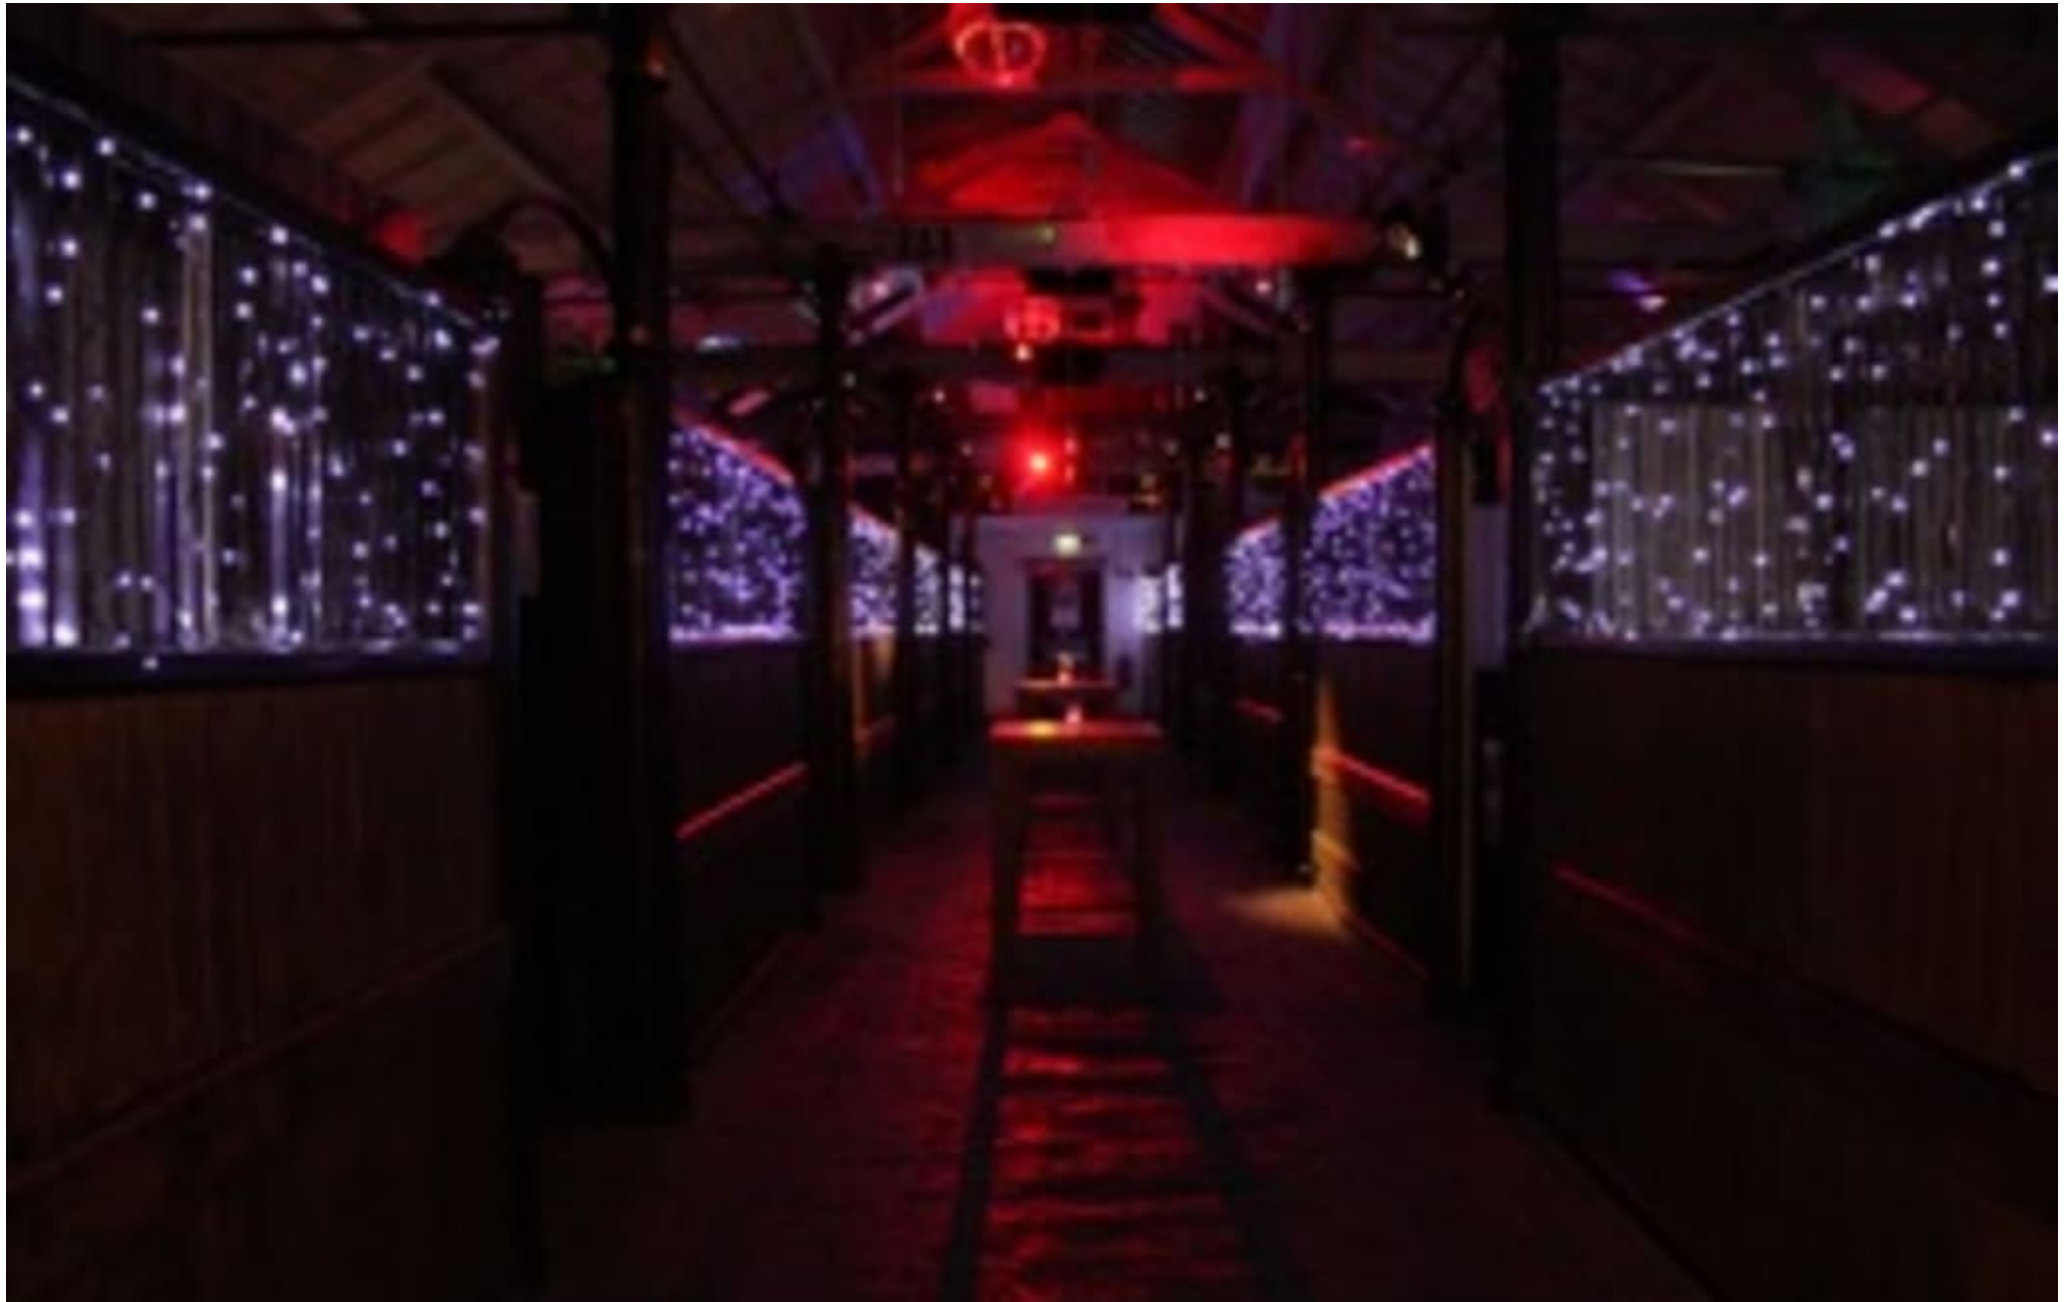

Proud Galleries NW1

**CAROLHAYES
MANAGEMENT**
CREATIVE ARTIST & STYLE MANAGEMENT

020 7482 1555
www.carolhayesmanagement.co.uk