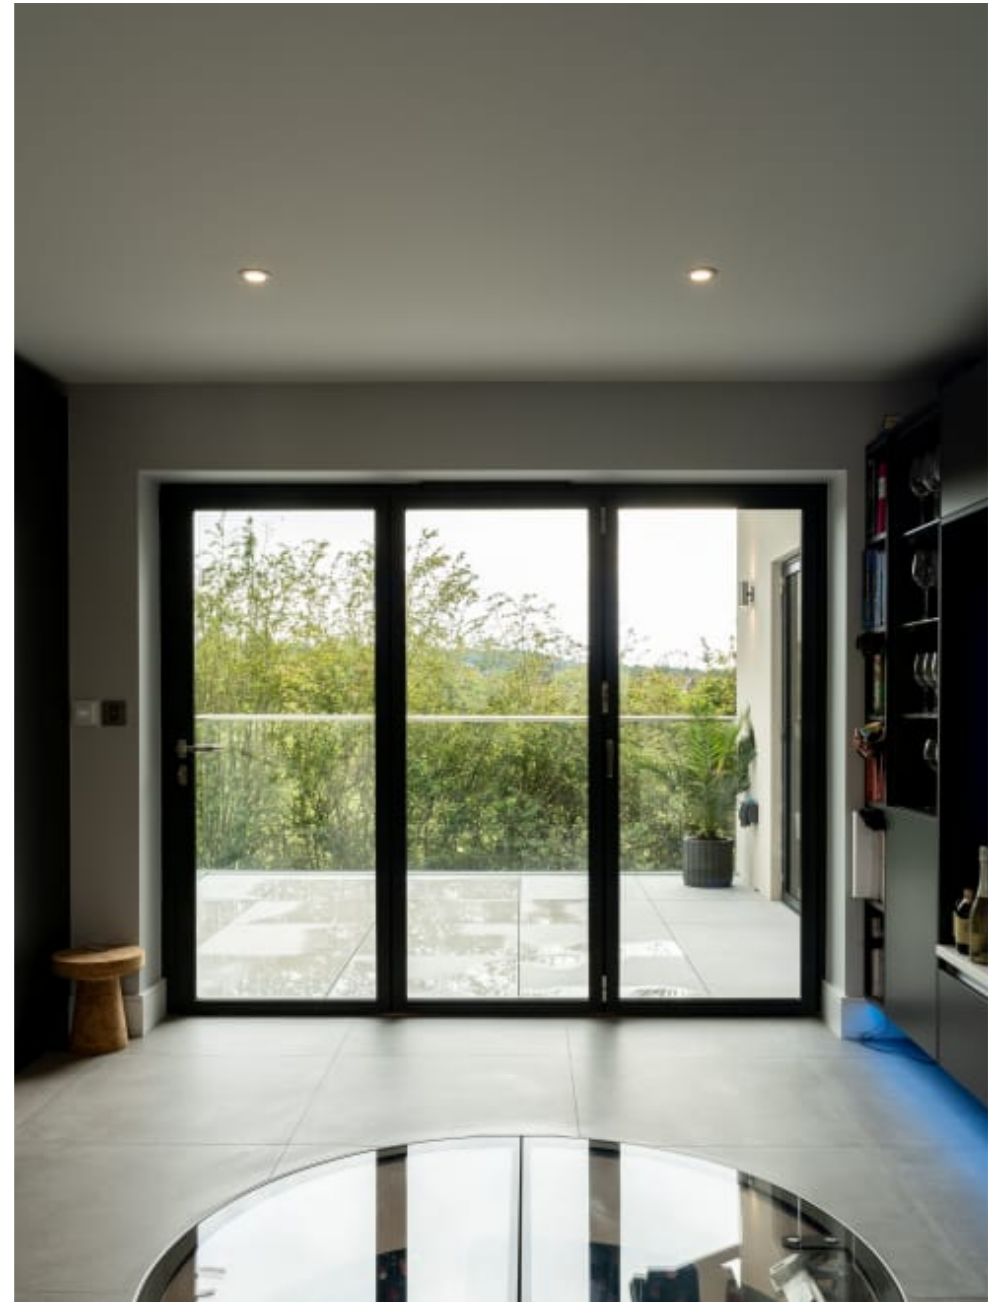

020 7482 1555
www.carolhayesmanagement.co.uk

Q's House - Caversham

**CAROLHAYES
MANAGEMENT**
CREATIVE ARTIST & STYLE MANAGEMENT

020 7482 1555
www.carolhayesmanagement.co.uk

Q's House - Caversham

Q's House - Caversham