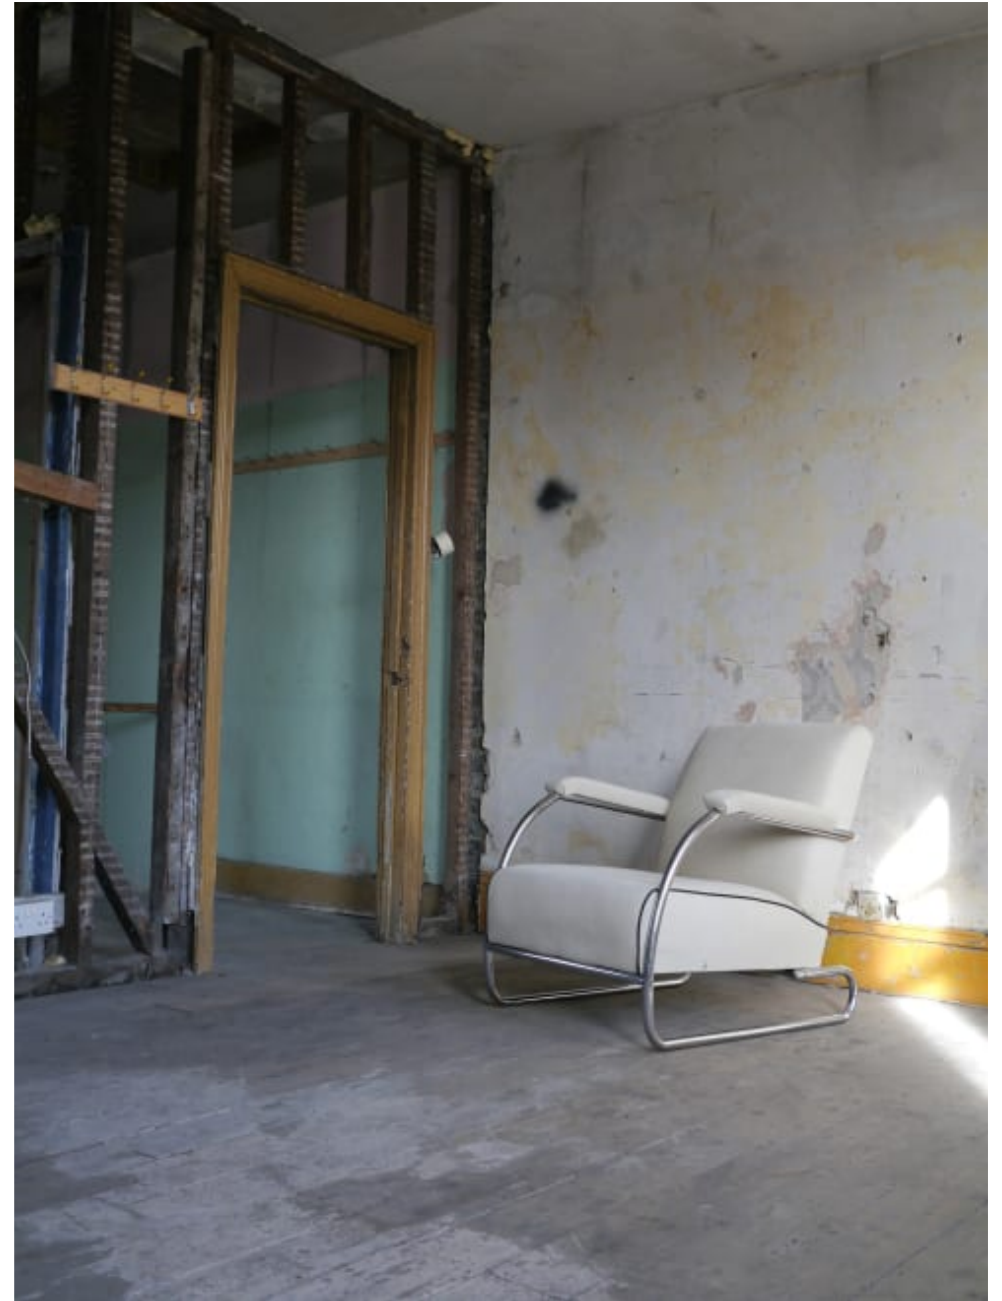

Safe Houses Peckham SE15

**CAROLHAYES
MANAGEMENT**
CREATIVE ARTIST & STYLE MANAGEMENT

020 7482 1555
www.carolhayesmanagement.co.uk

Safe Houses Peckham SE15

**CAROLHAYES
MANAGEMENT**
CREATIVE ARTIST & STYLE MANAGEMENT