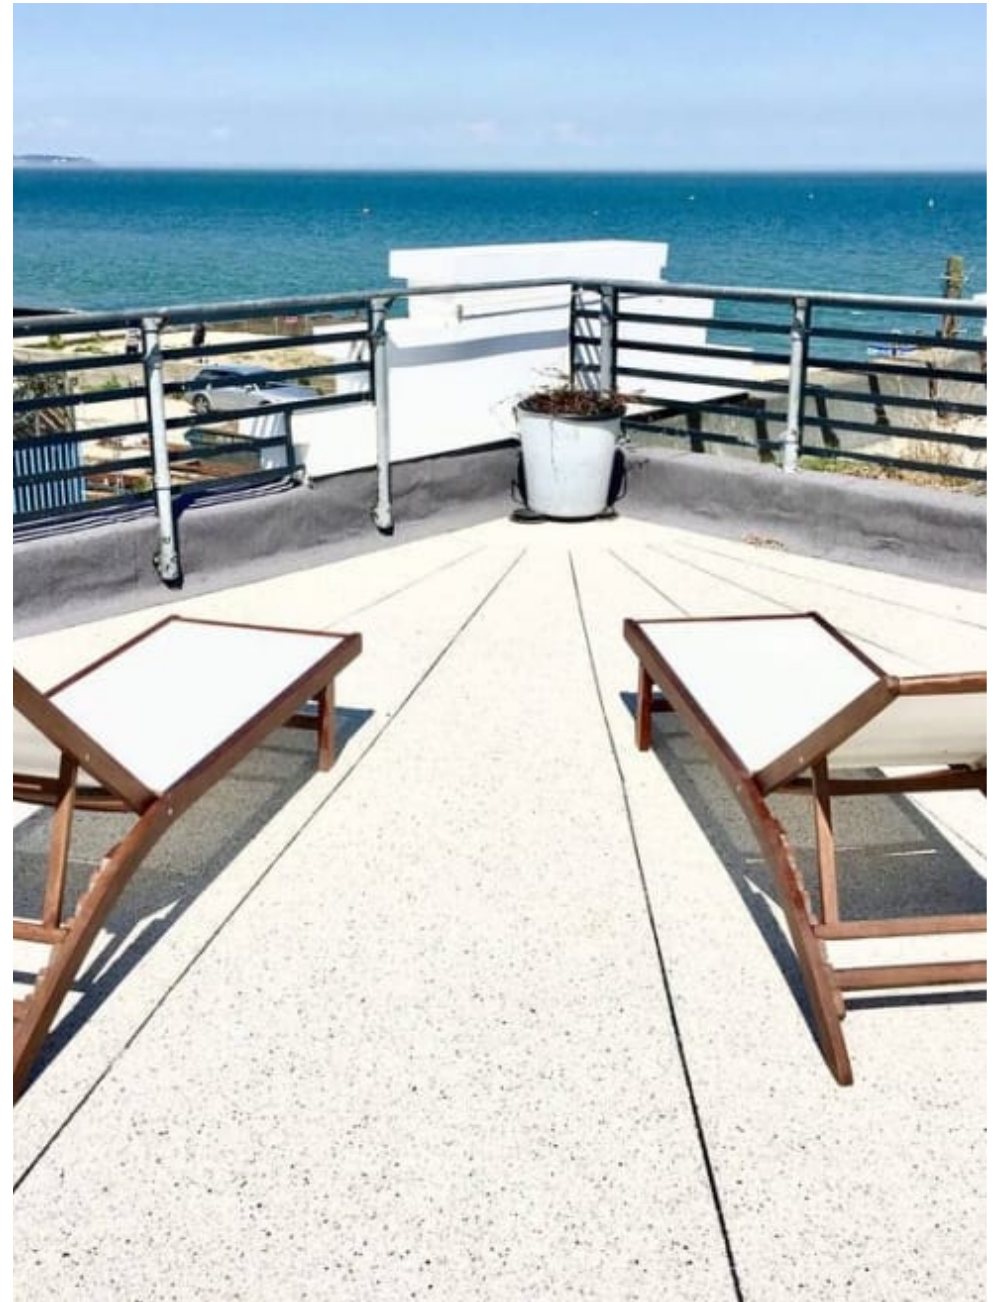

## Sea View House - Whitstable

Sea View House - Whitstable

**CAROLHAYES  
MANAGEMENT**  
CREATIVE ARTIST & STYLE MANAGEMENT

020 7482 1555  
[www.carolhayesmanagement.co.uk](http://www.carolhayesmanagement.co.uk)