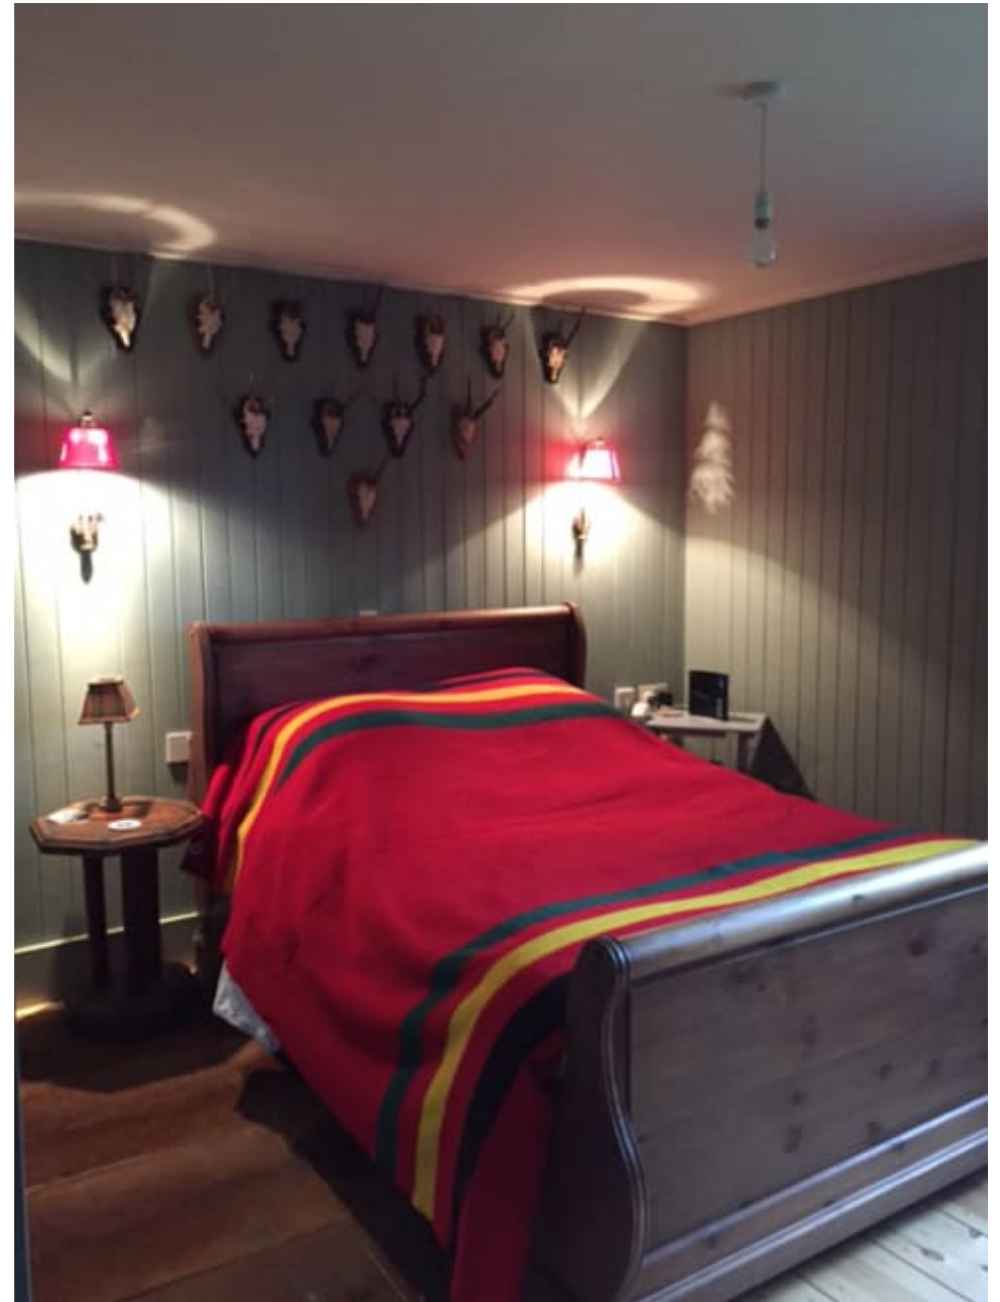

020 7482 1555
www.carolhayesmanagement.co.uk

St Brides Dorset EXCLUSIVE

CAROLHAYES
MANAGEMENT
CREATIVE ARTIST & STYLE MANAGEMENT

020 7482 1555
www.carolhayesmanagement.co.uk

St Brides Dorset EXCLUSIVE

CAROLHAYES
MANAGEMENT
CREATIVE ARTIST & STYLE MANAGEMENT