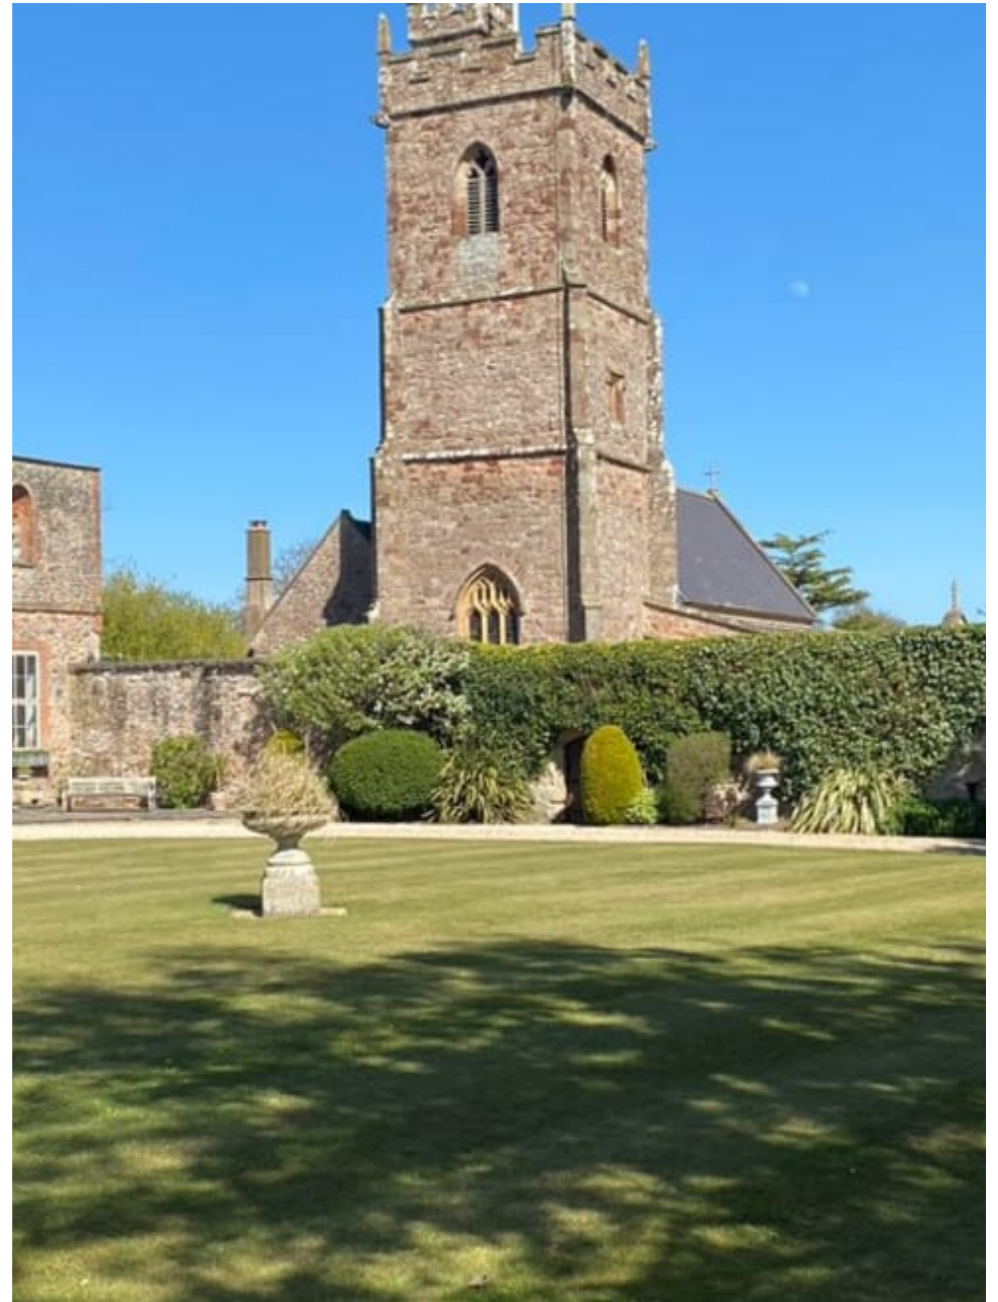

Stunning Somerset Estate - TA5

CAROLHAYES
MANAGEMENT
CREATIVE ARTIST & STYLE MANAGEMENT

020 7482 1555
www.carolhayesmanagement.co.uk