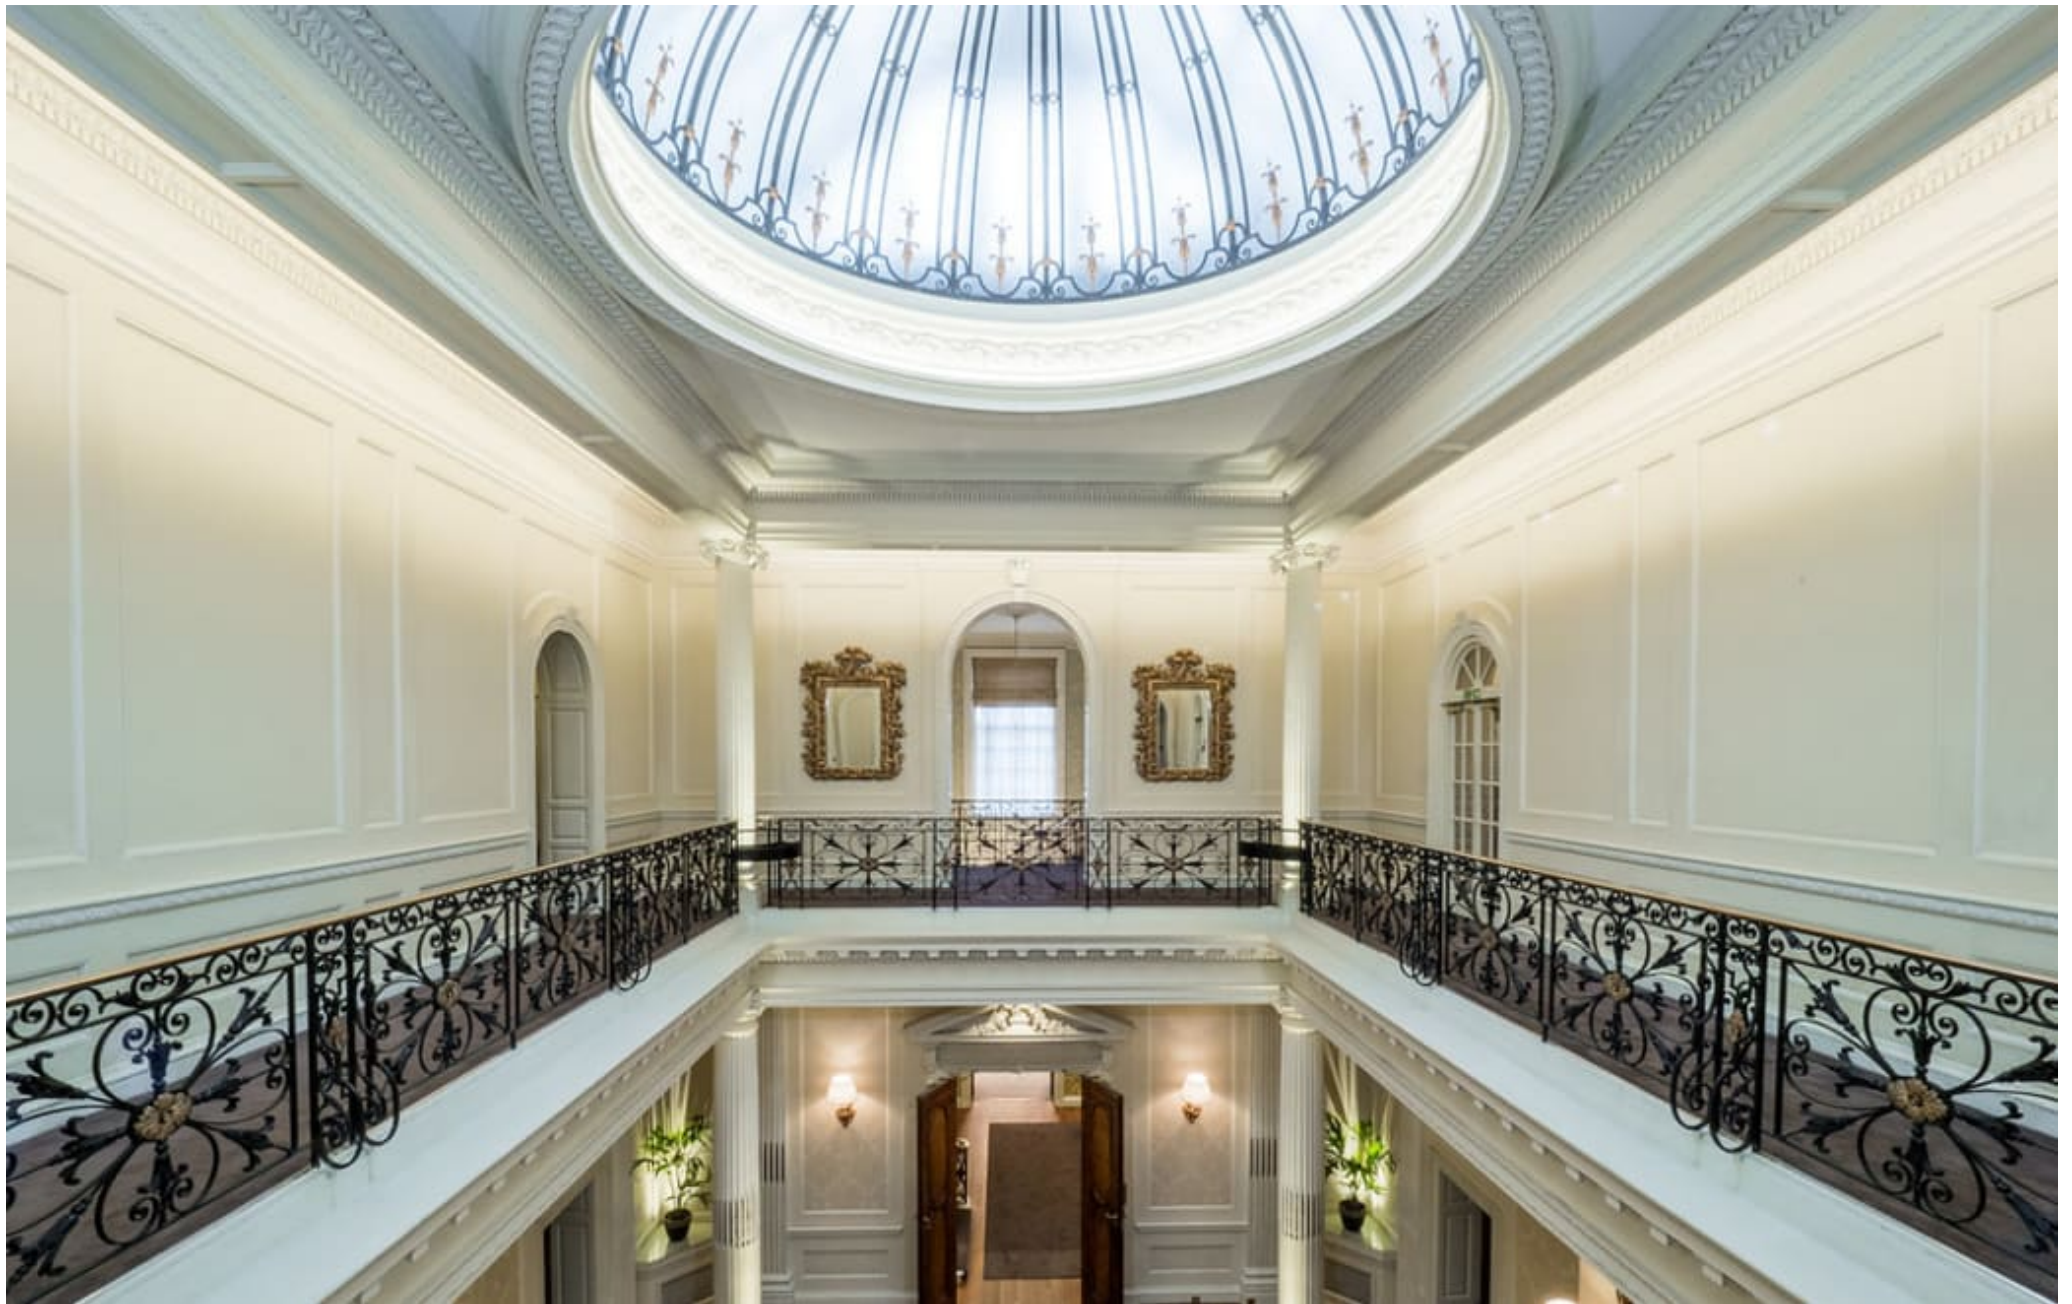

020 7482 1555
www.carolhayesmanagement.co.uk

Taplow House - SL6

CAROLHAYES
MANAGEMENT
CREATIVE ARTIST & STYLE MANAGEMENT

020 7482 1555
www.carolhayesmanagement.co.uk

Taplow House - SL6

Taplow House - SL6

CAROLHAYES
MANAGEMENT
CREATIVE ARTIST & STYLE MANAGEMENT