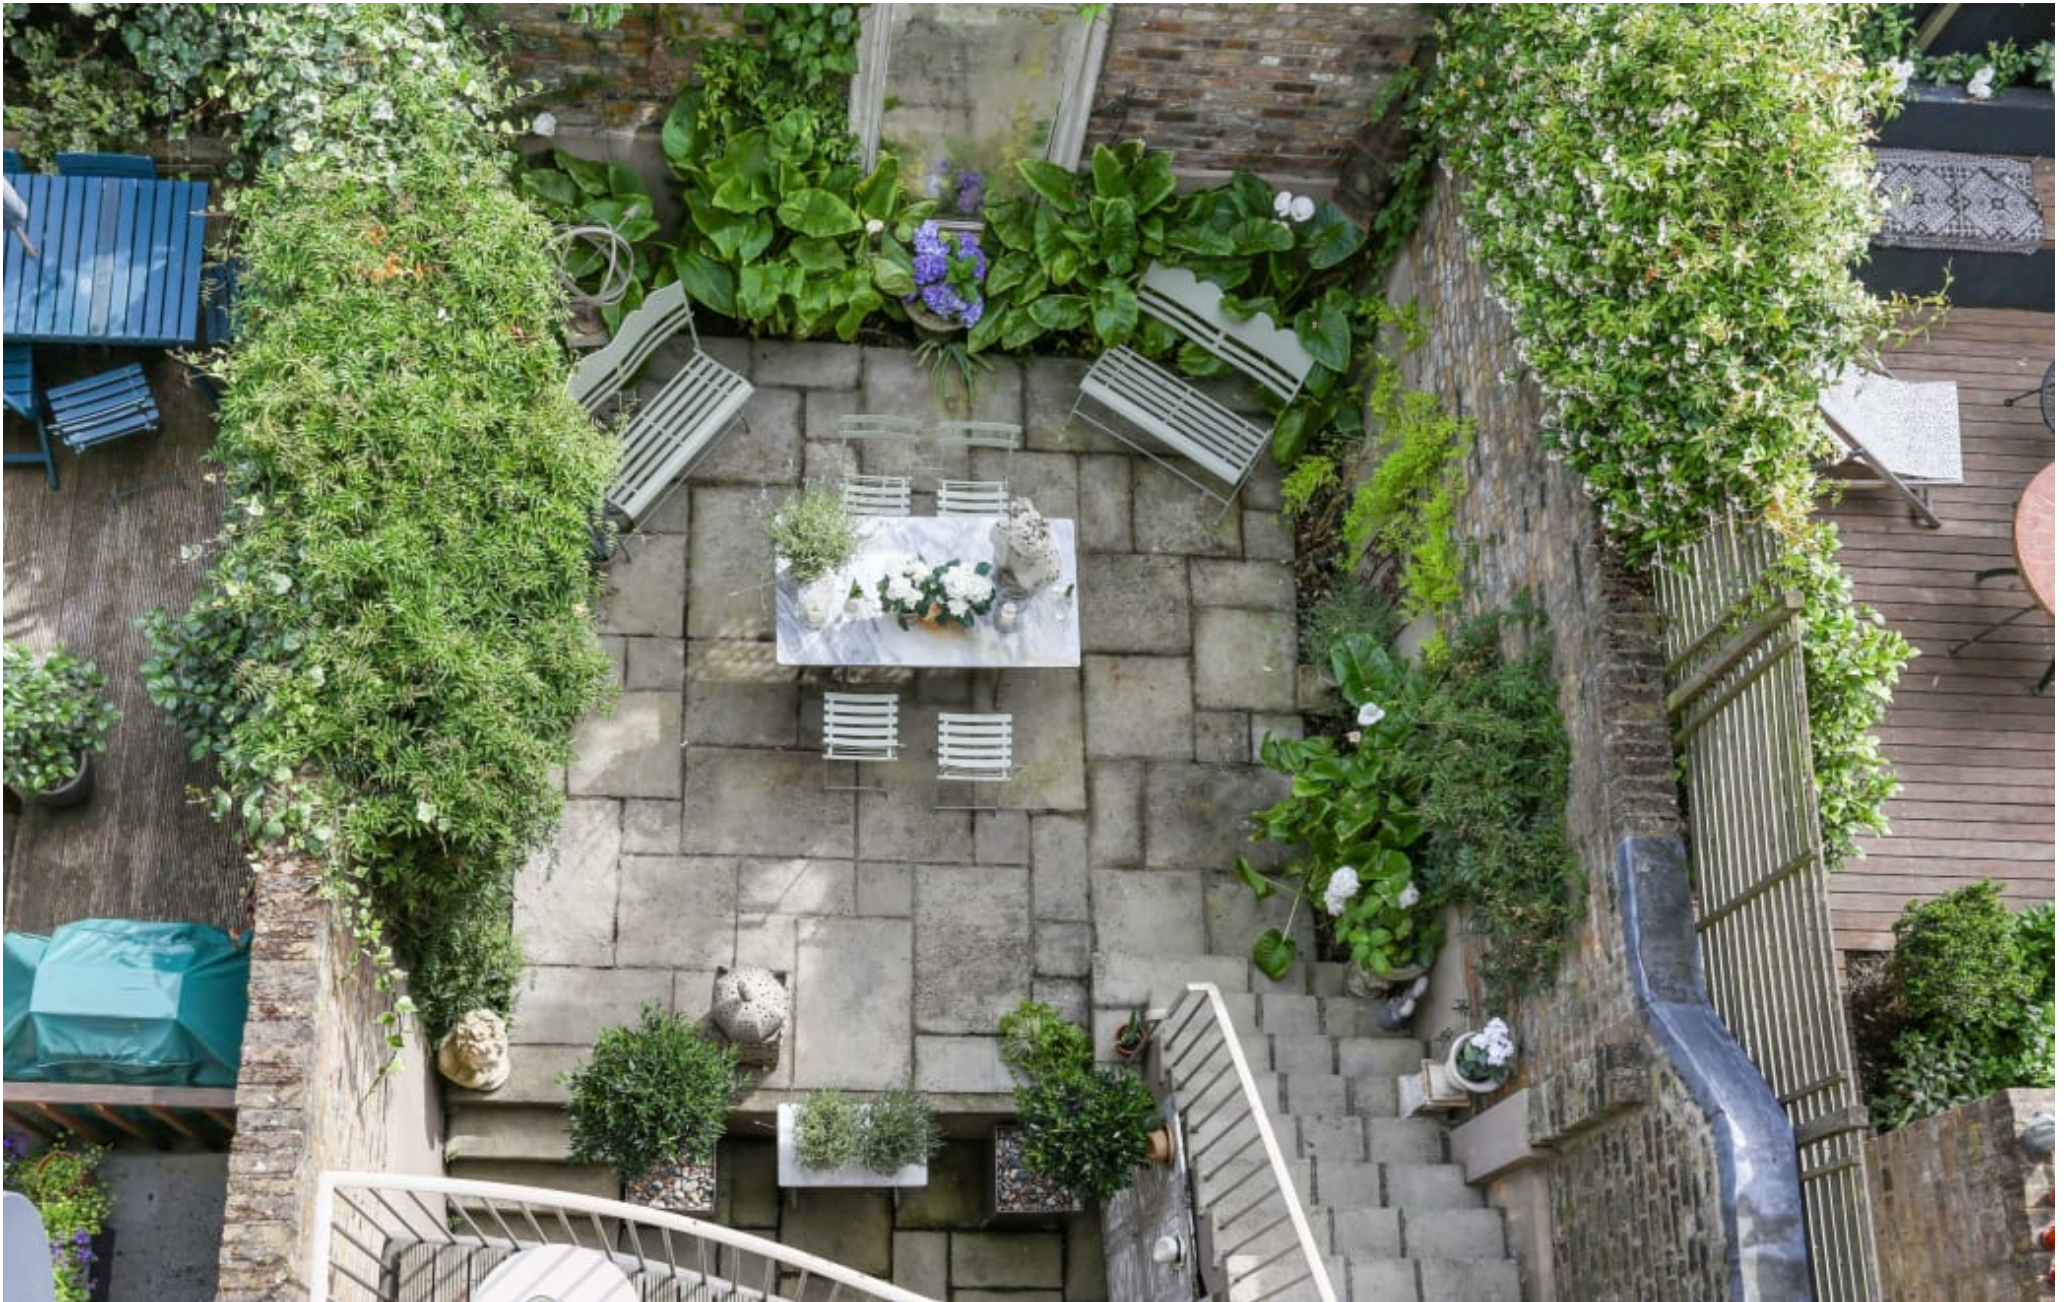

Tetcott Road SW10

**CAROLHAYES
MANAGEMENT**
CREATIVE ARTIST & STYLE MANAGEMENT

020 7482 1555
www.carolhayesmanagement.co.uk