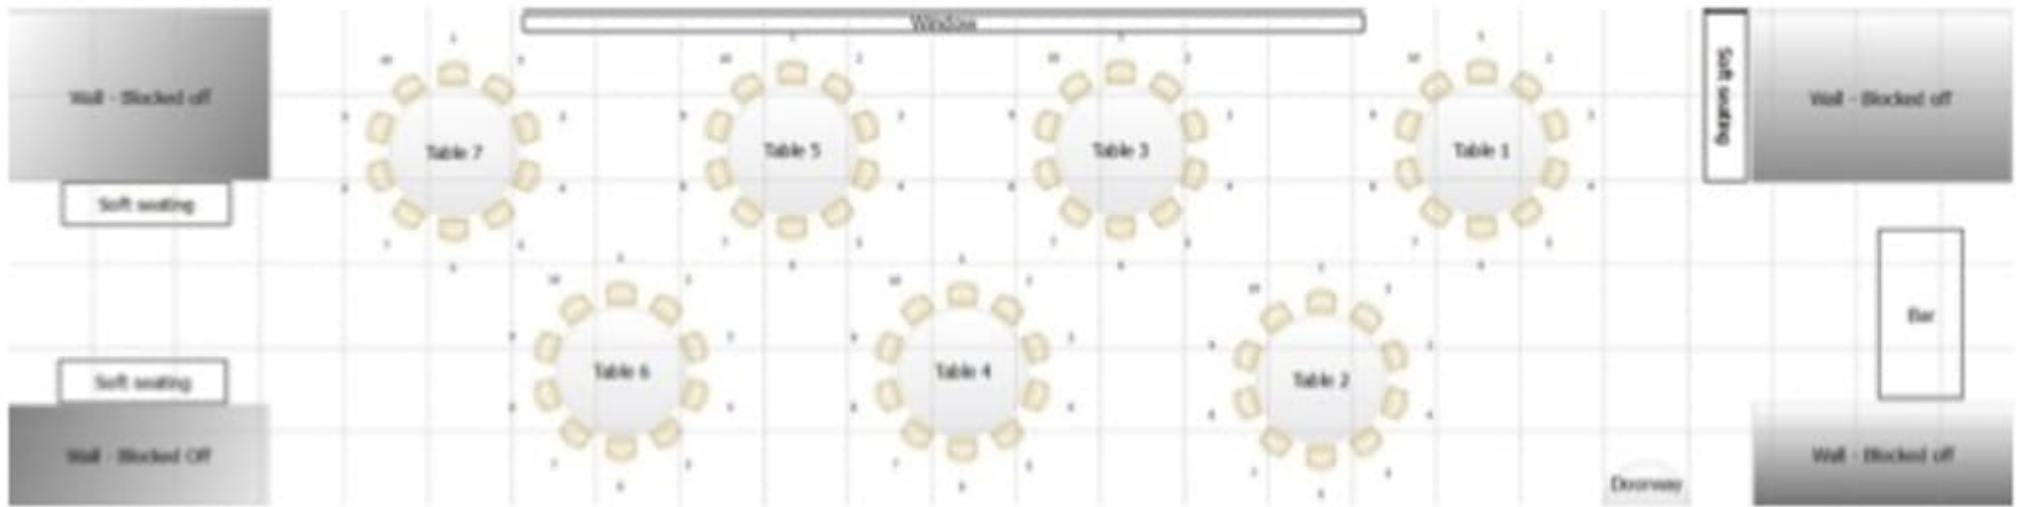

020 7482 1555
www.carolhayesmanagement.co.uk

Seated – 70pax

Cabaret style – 50pax

Board room table – 36pax

Theatre style – 70pax