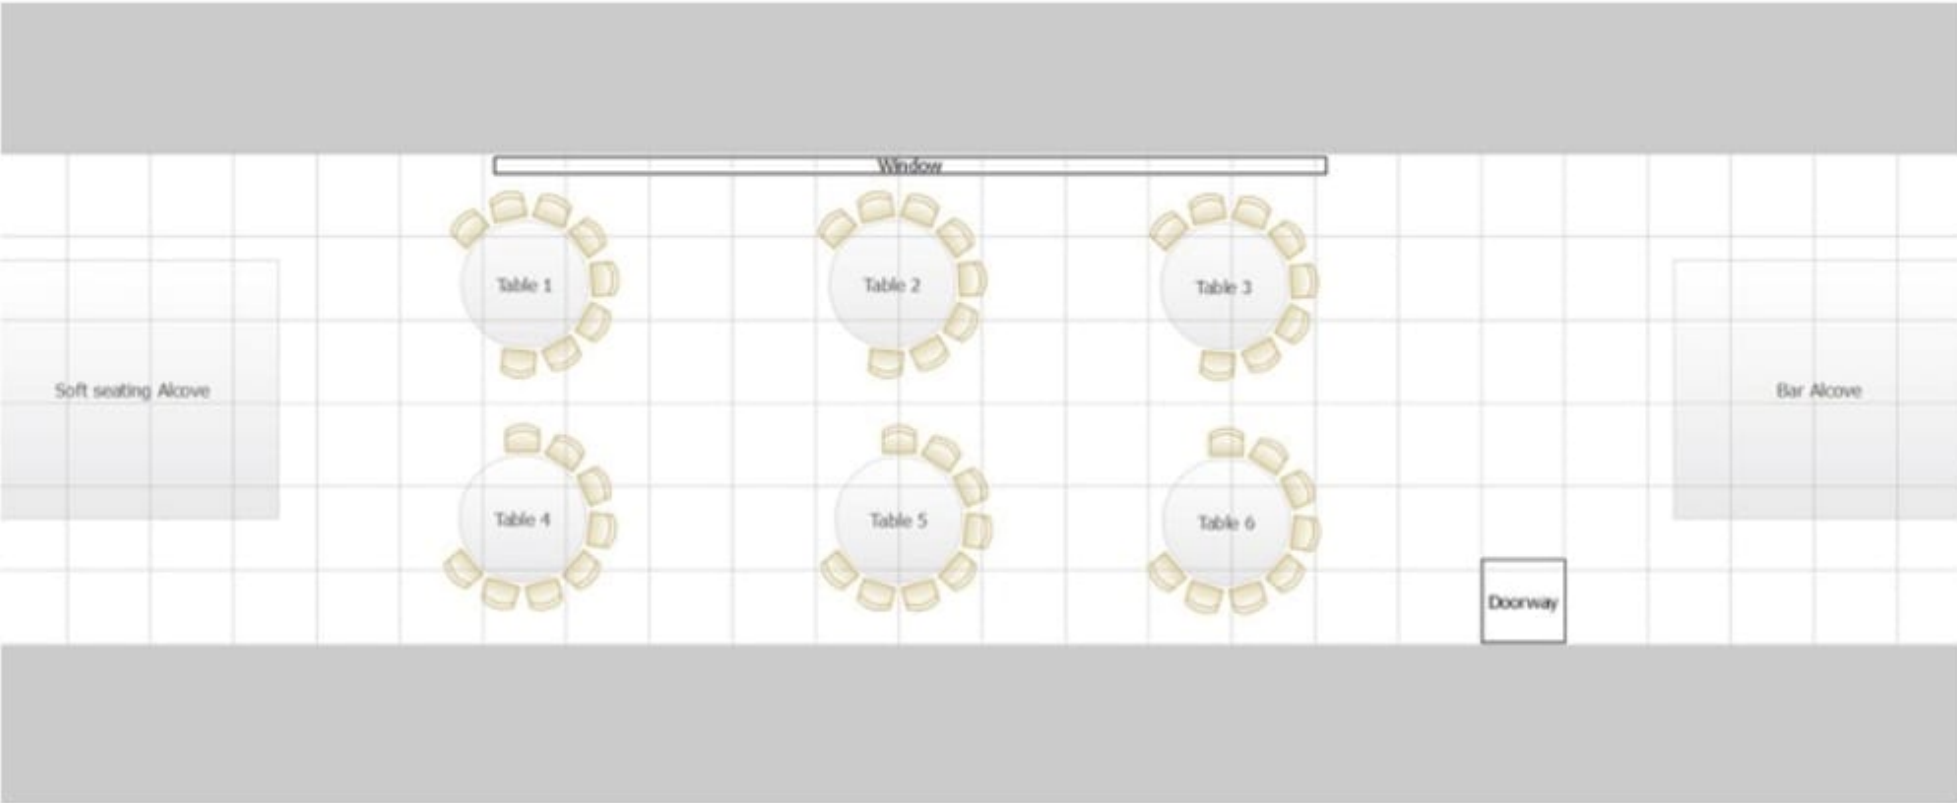

020 7482 1555
www.carolhayesmanagement.co.uk

Seated – 70pax

Cabaret style – 50pax

Board room table – 36pax

Theatre style – 70pax