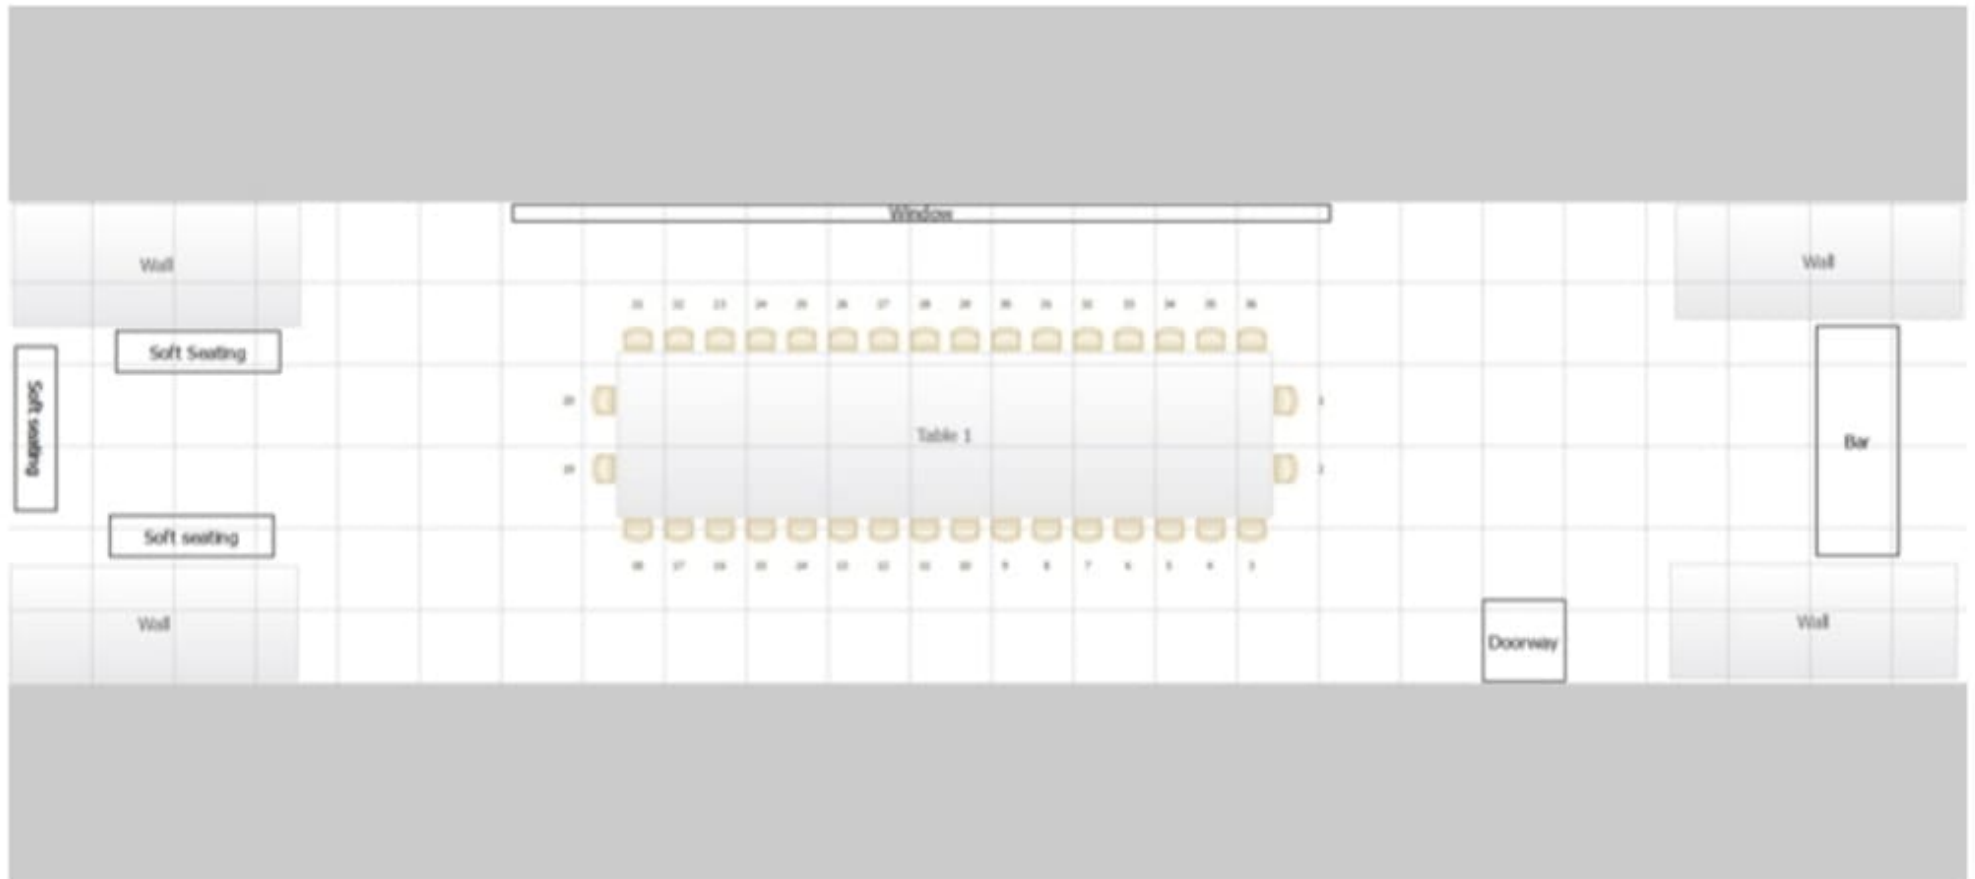

020 7482 1555
www.carolhayesmanagement.co.uk

Seated – 70pax

Cabaret style – 50pax

Board room table – 36pax

Theatre style – 70pax