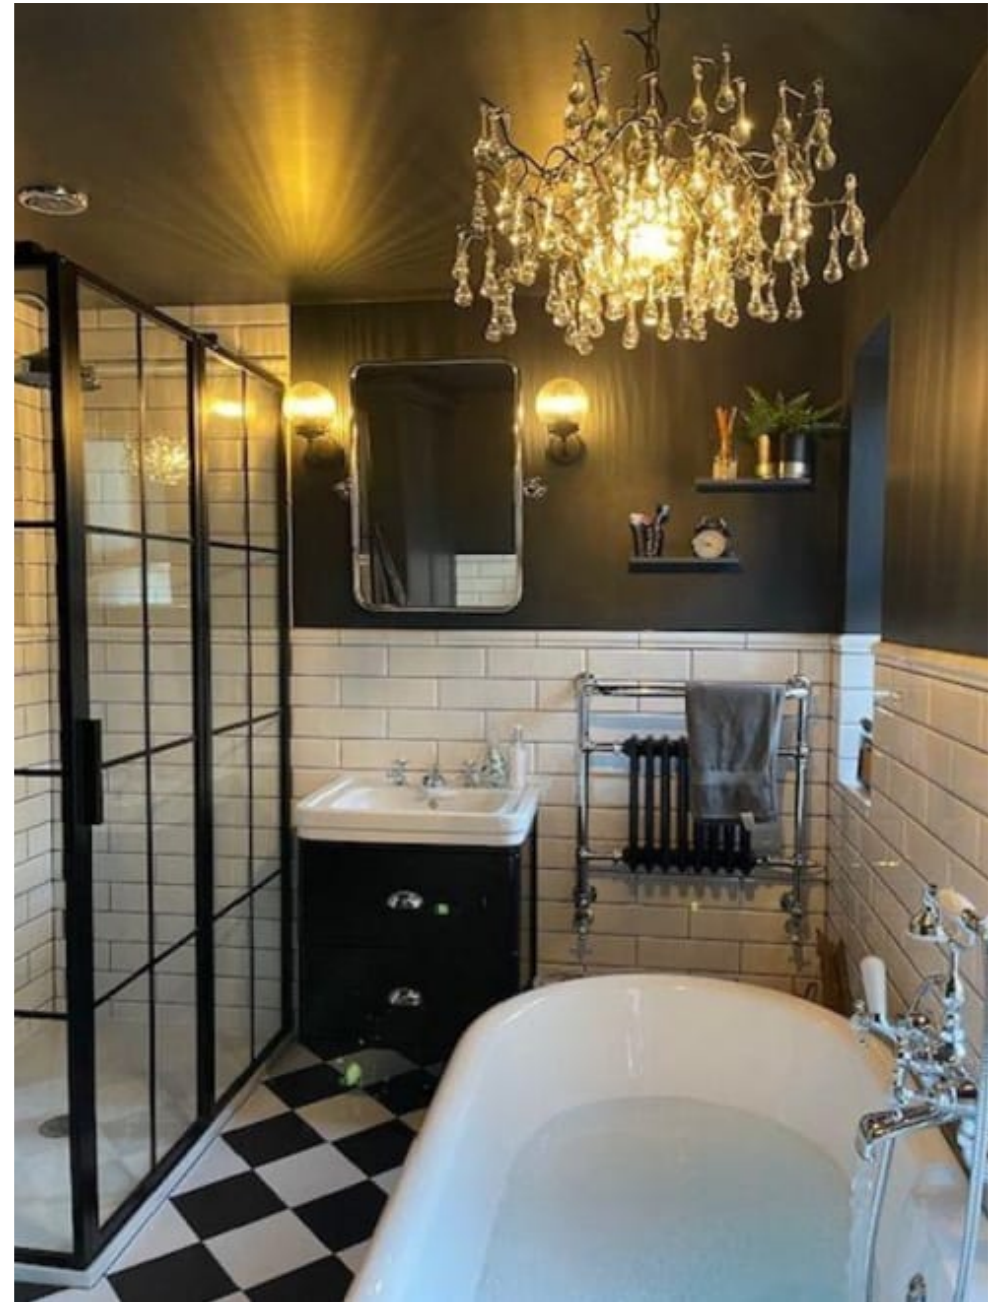

The Black Door - Berkhamstead

CAROLHAYES
MANAGEMENT
CREATIVE ARTIST & STYLE MANAGEMENT

020 7482 1555
www.carolhayesmanagement.co.uk

The Black Door - Berkhamstead

The Black Door - Berkhamstead

**CAROLHAYES
MANAGEMENT**
CREATIVE ARTIST & STYLE MANAGEMENT