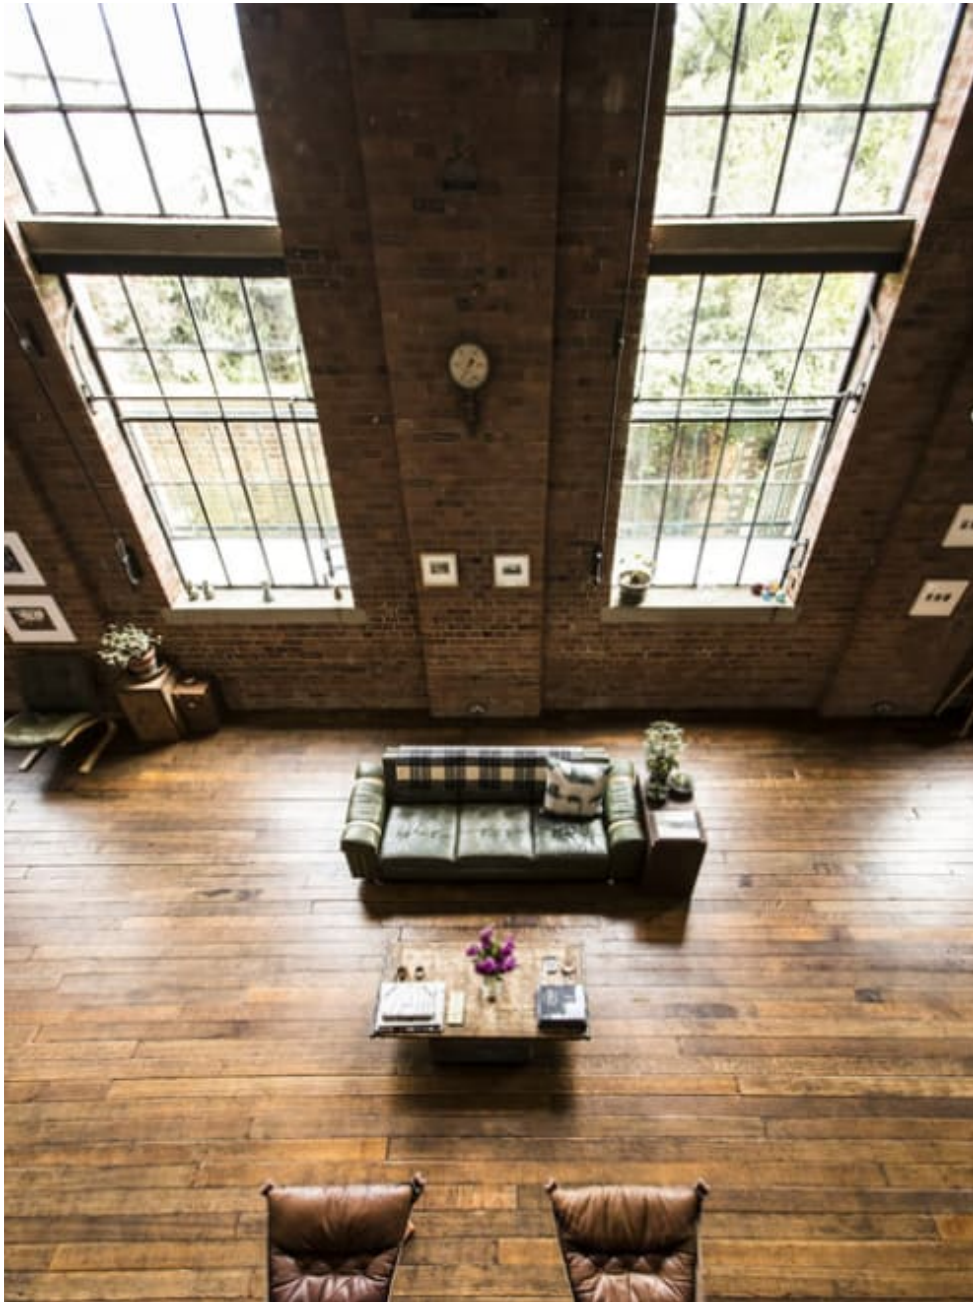

Spratts Factory E14

Spratts Factory E14

**CAROLHAYES
MANAGEMENT**
CREATIVE ARTIST & STYLE MANAGEMENT

020 7482 1555
www.carolhayesmanagement.co.uk

Spratts Factory E14

**CAROLHAYES
MANAGEMENT**
CREATIVE ARTIST & STYLE MANAGEMENT