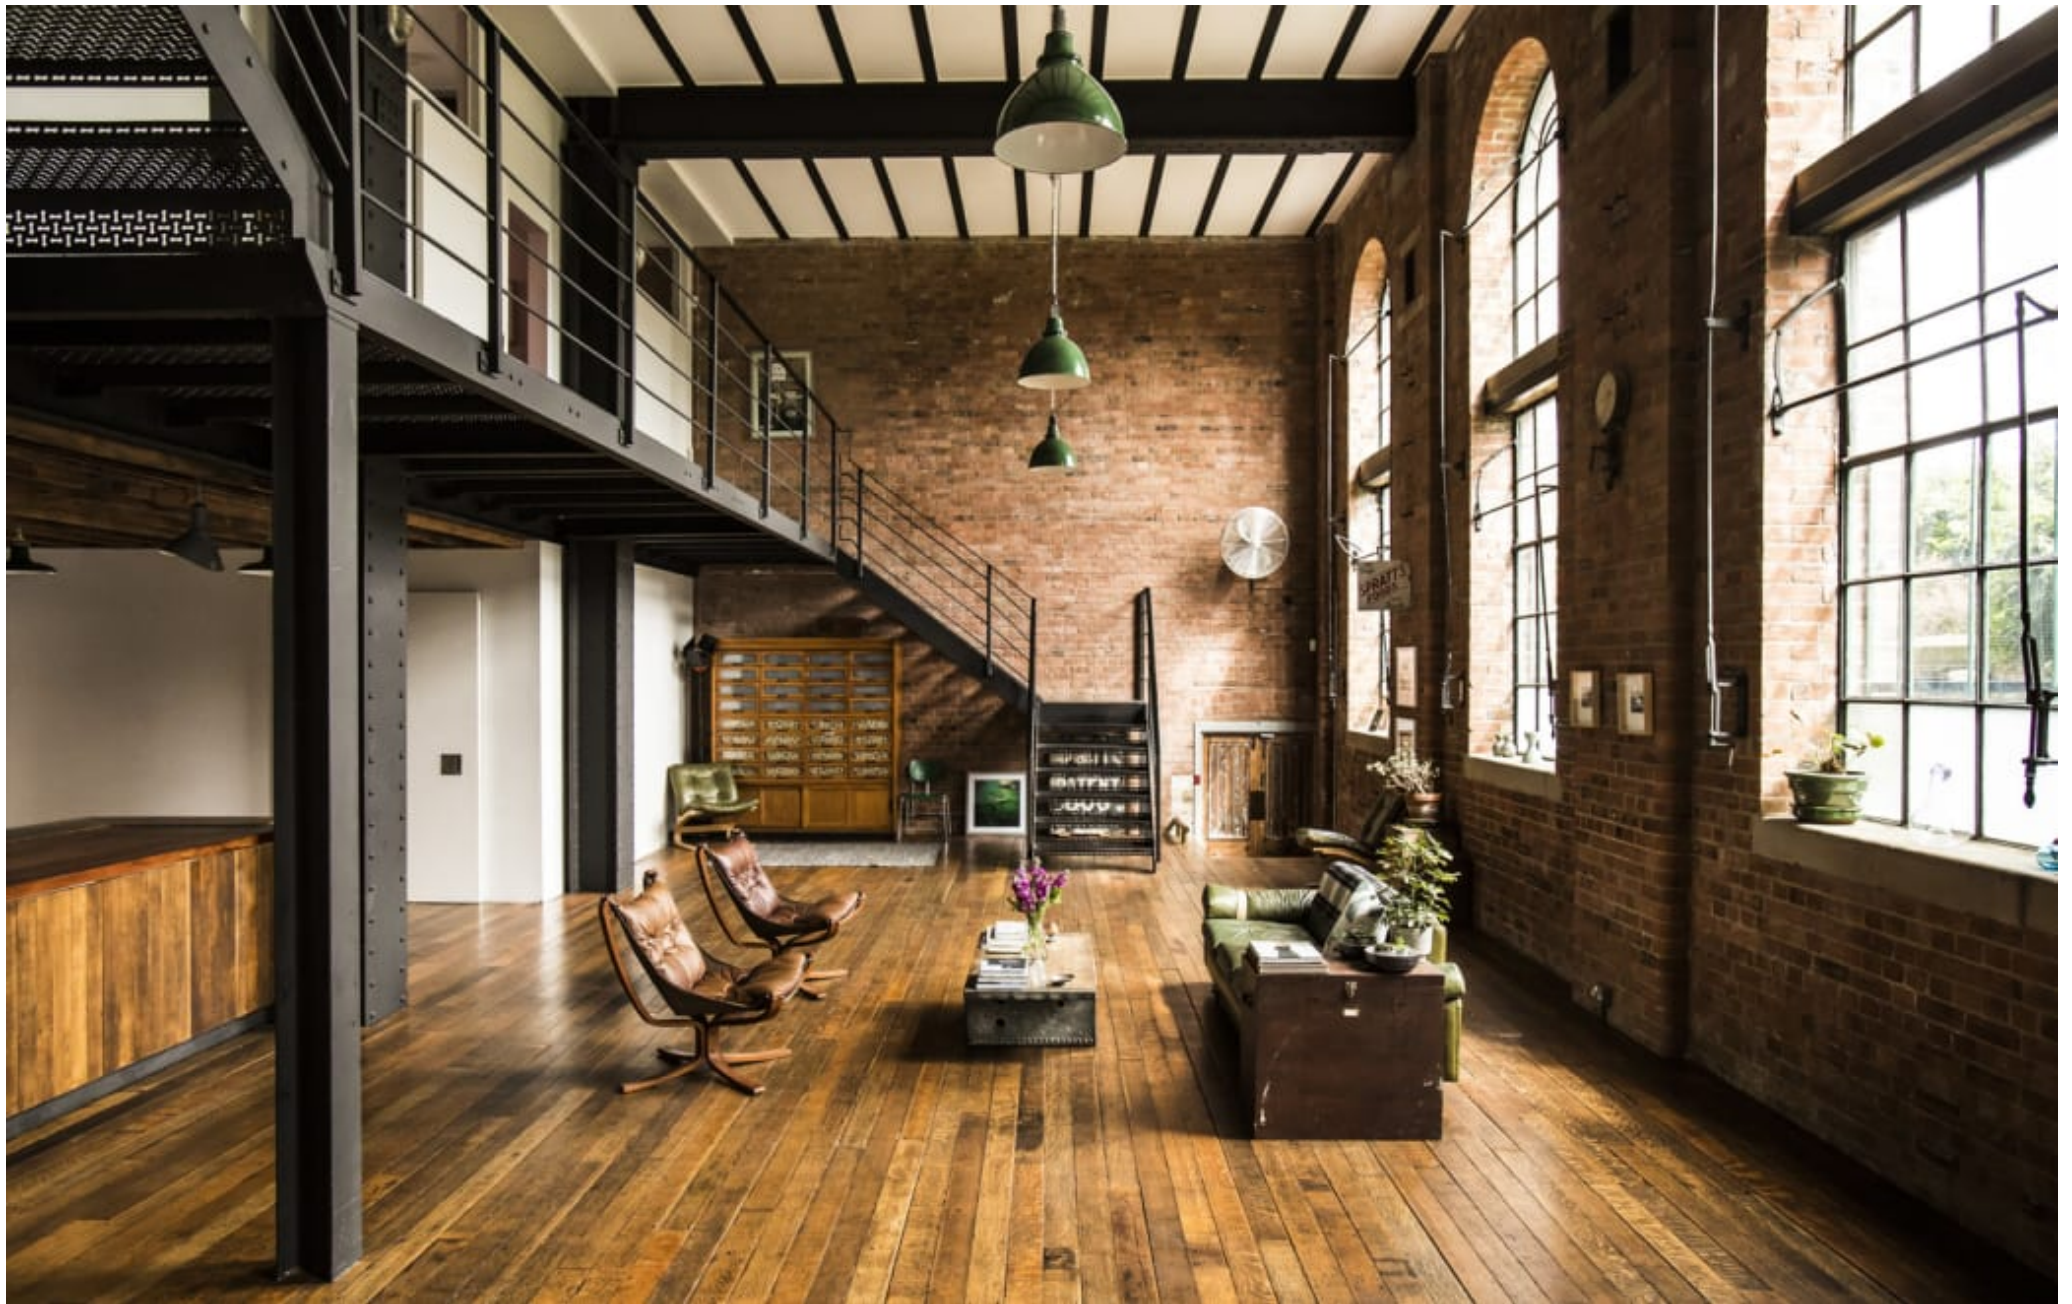

Spratts Factory E14

Spratts Factory E14

**CAROLHAYES
MANAGEMENT**
CREATIVE ARTIST & STYLE MANAGEMENT

020 7482 1555
www.carolhayesmanagement.co.uk

Spratts Factory E14

**CAROLHAYES
MANAGEMENT**
CREATIVE ARTIST & STYLE MANAGEMENT