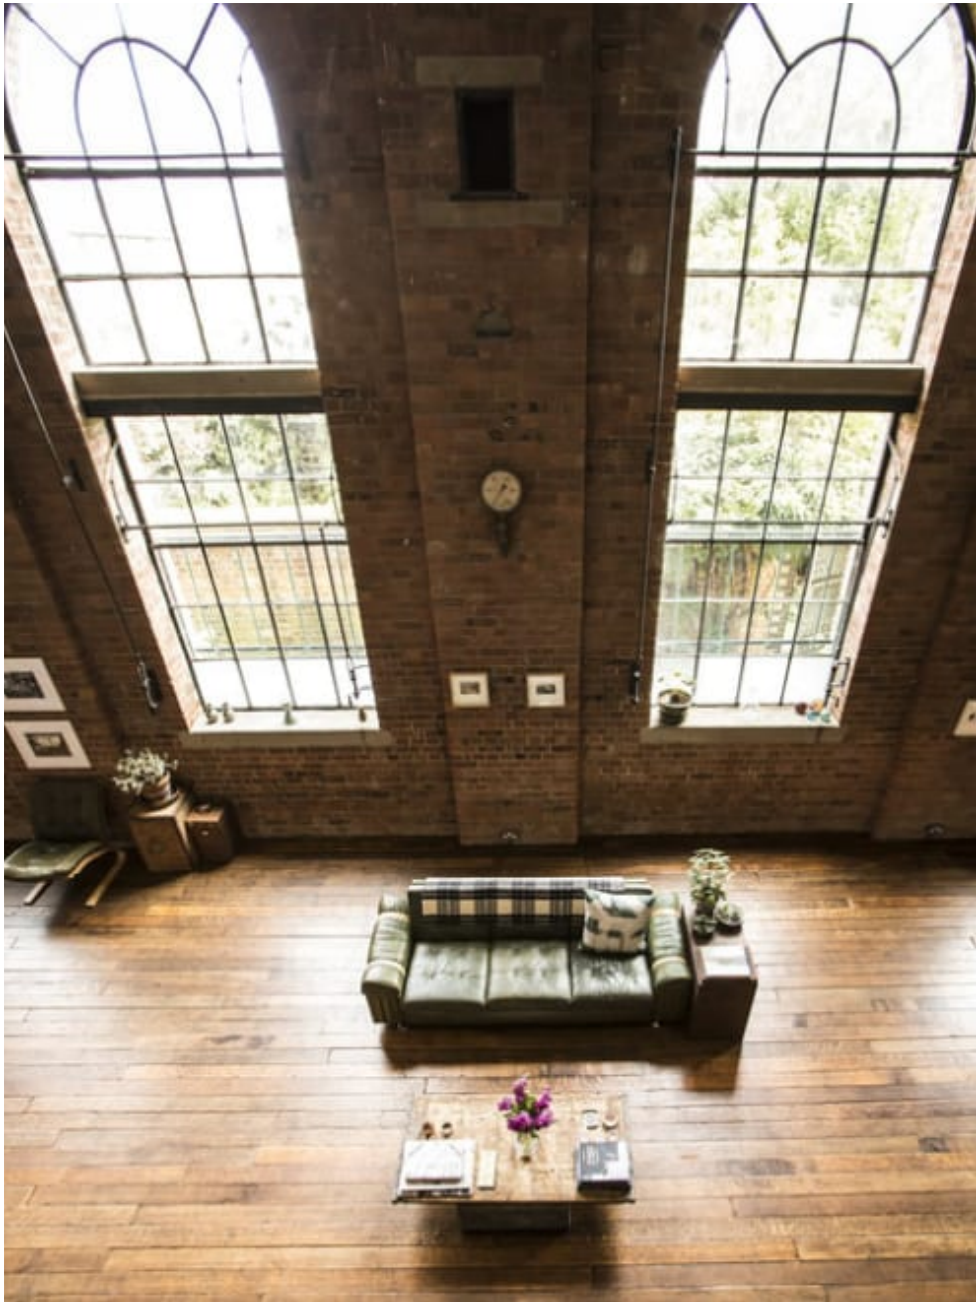

Spratts Factory E14

**CAROLHAYES
MANAGEMENT**
CREATIVE ARTIST & STYLE MANAGEMENT

020 7482 1555
www.carolhayesmanagement.co.uk