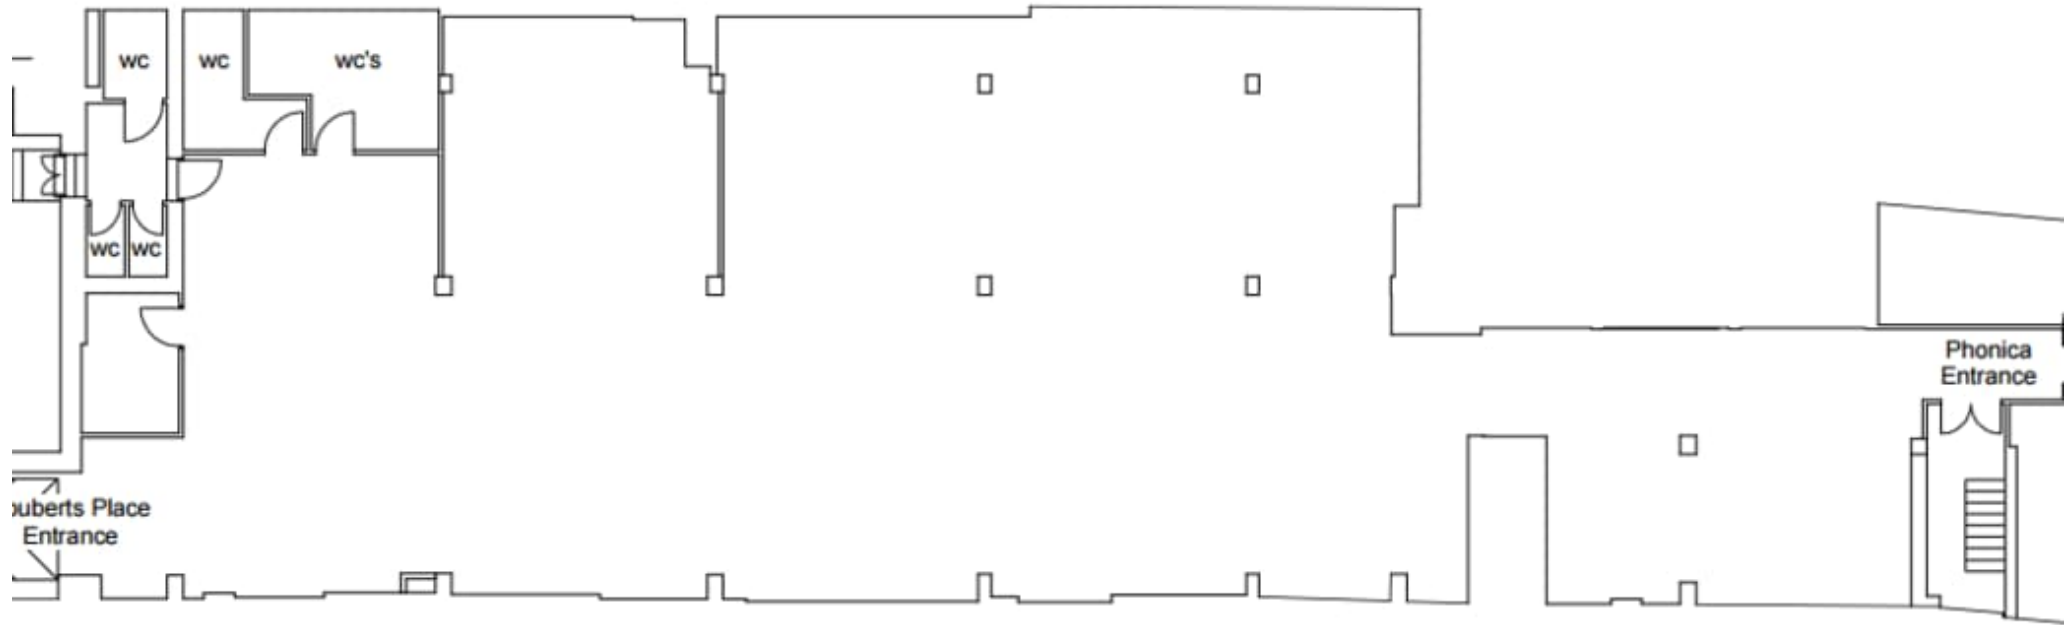

**CAROLHAYES  
MANAGEMENT**  
CREATIVE ARTIST & STYLE MANAGEMENT

020 7482 1555  
[www.carolhayesmanagement.co.uk](http://www.carolhayesmanagement.co.uk)

studio plan

scale 1:100 @

Record Factory W1

**CAROLHAYES  
MANAGEMENT**  
CREATIVE ARTIST & STYLE MANAGEMENT

020 7482 1555  
[www.carolhayesmanagement.co.uk](http://www.carolhayesmanagement.co.uk)

Gallery+Tiled Area plan

scale 1:200