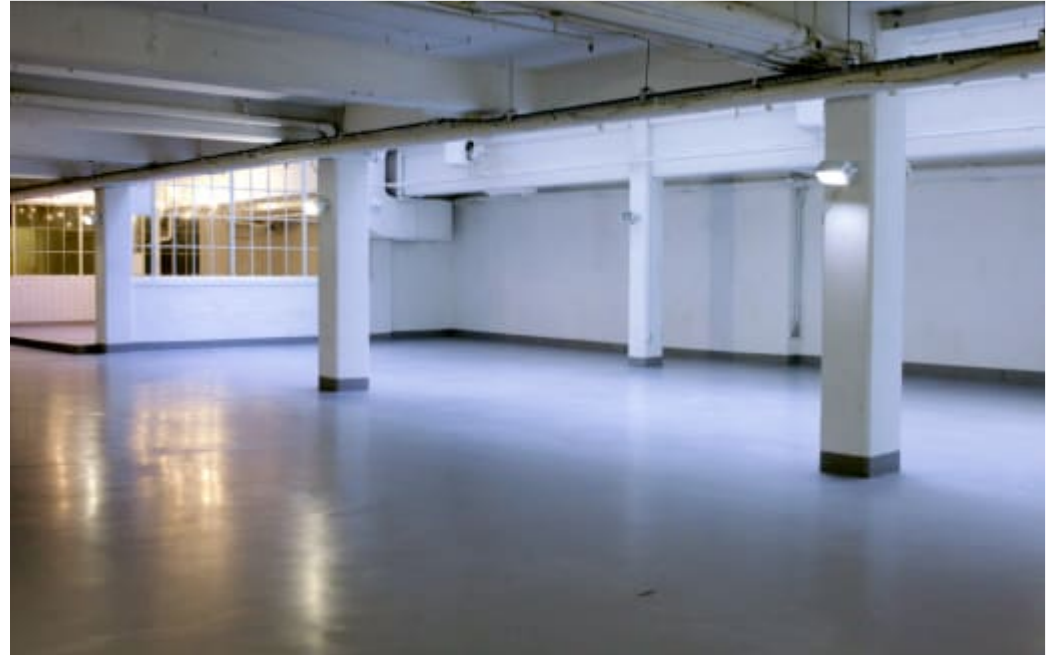

Record Factory W1