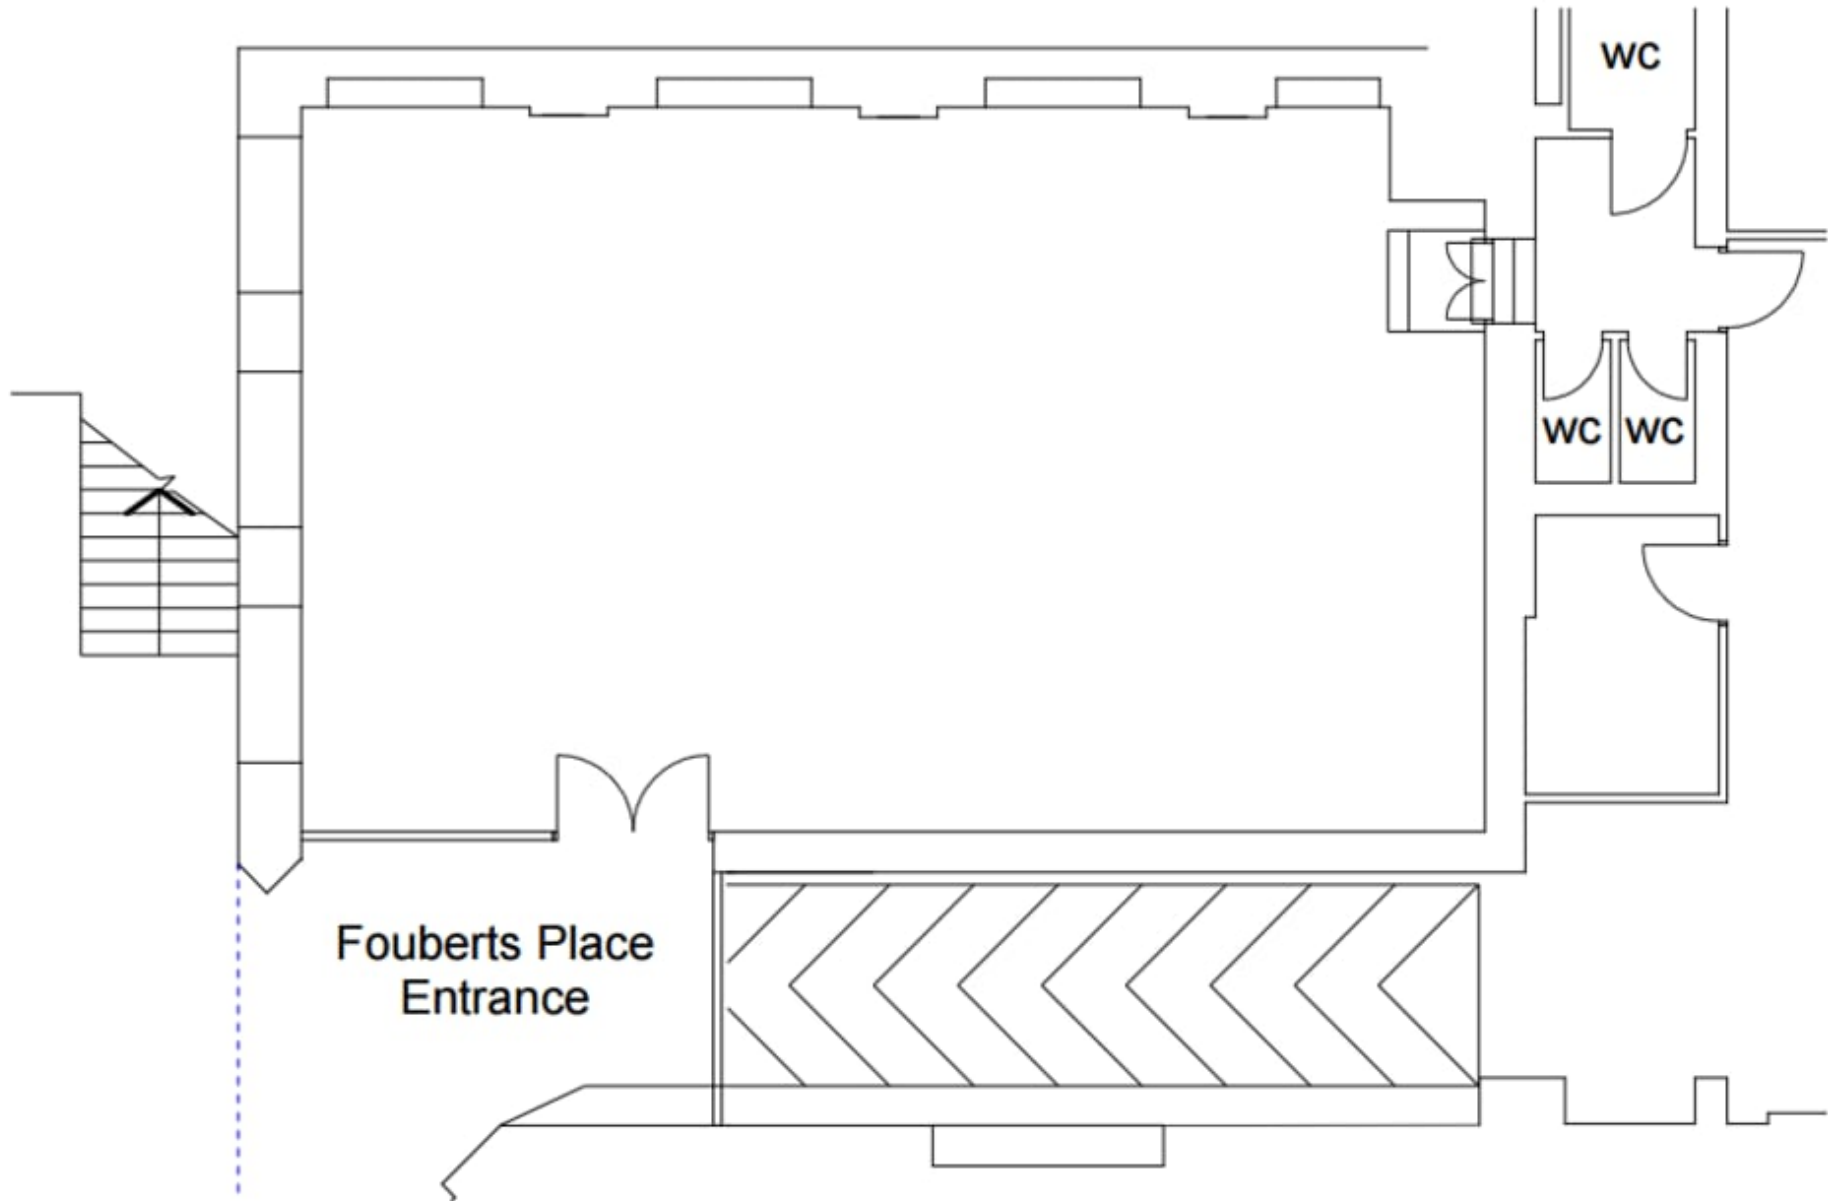

**CAROLHAYES  
MANAGEMENT**  
CREATIVE ARTIST & STYLE MANAGEMENT

020 7482 1555  
[www.carolhayesmanagement.co.uk](http://www.carolhayesmanagement.co.uk)

studio plan

scale 1:100 @

Record Factory W1

**CAROLHAYES  
MANAGEMENT**  
CREATIVE ARTIST & STYLE MANAGEMENT

020 7482 1555  
[www.carolhayesmanagement.co.uk](http://www.carolhayesmanagement.co.uk)

Gallery+Tiled Area plan

scale 1:200