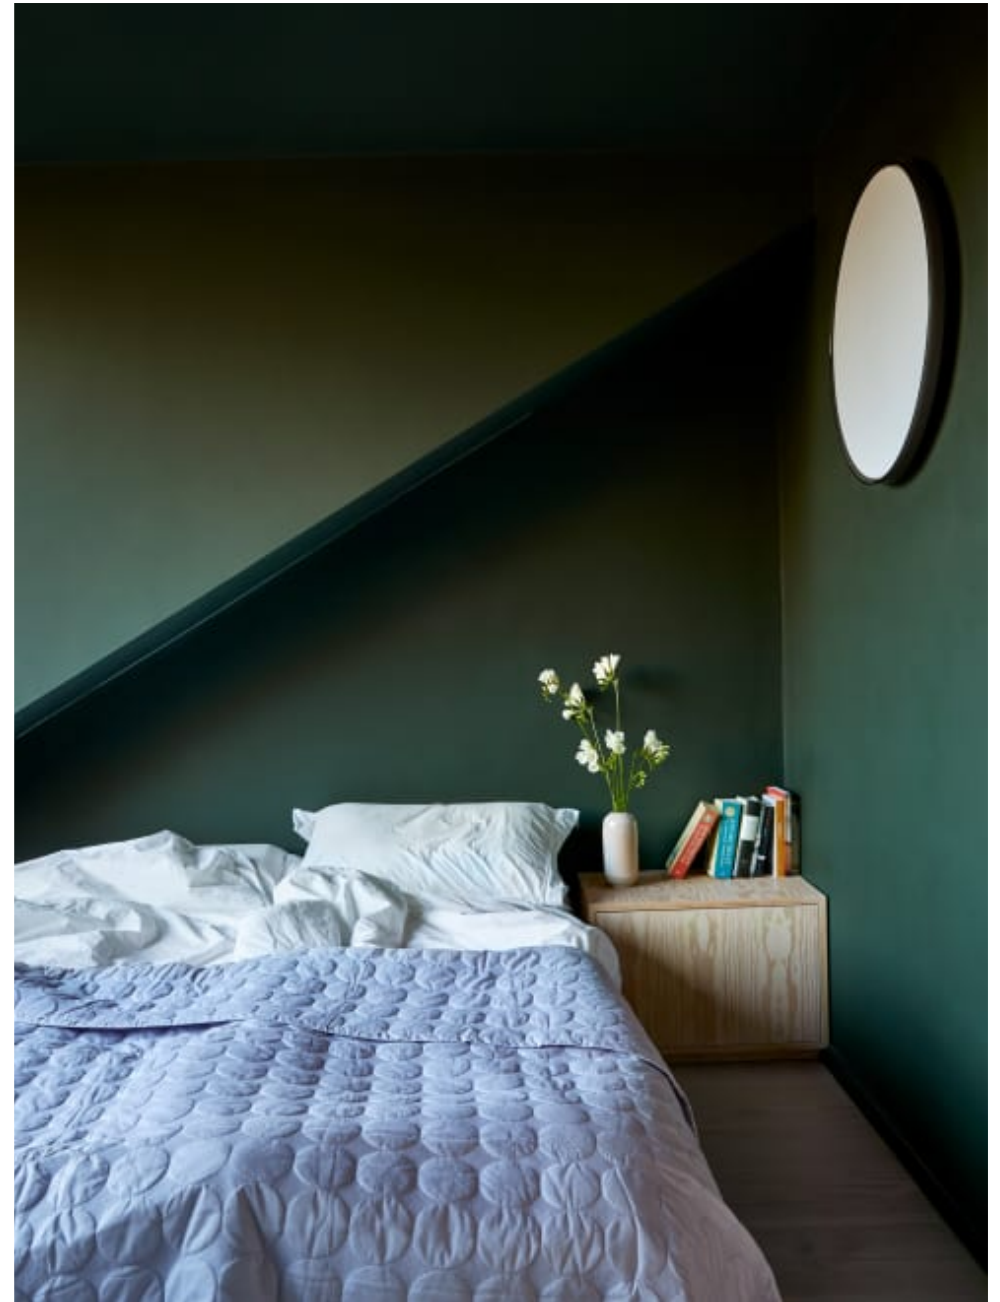

**CAROLHAYES
MANAGEMENT**
CREATIVE ARTIST & STYLE MANAGEMENT

020 7482 1555
www.carolhayesmanagement.co.uk