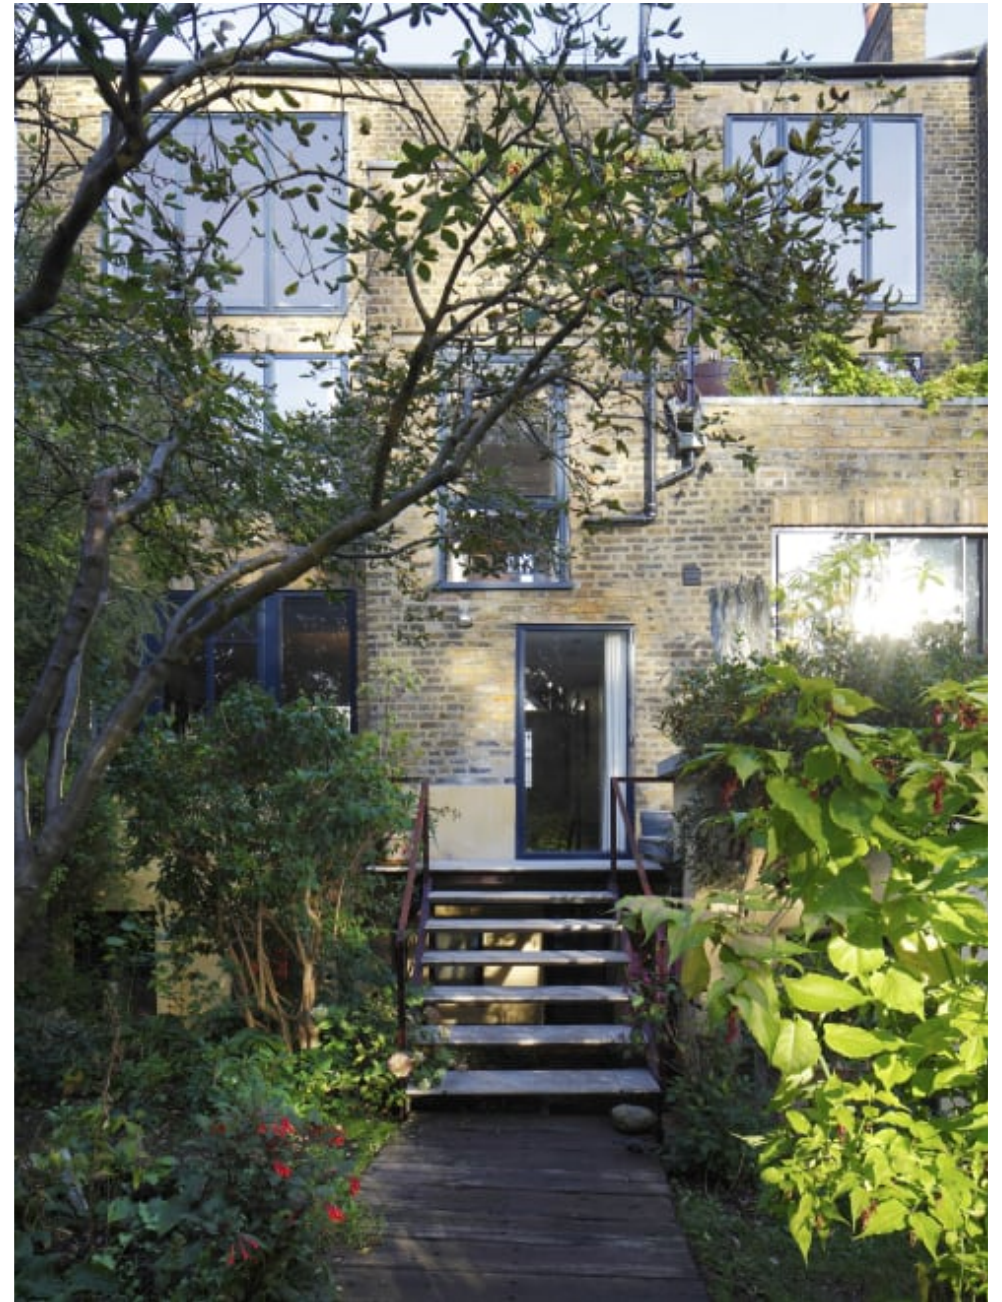

020 7482 1555
www.carolhayesmanagement.co.uk

Wonderful Villa SW4

CAROLHAYES
MANAGEMENT
CREATIVE ARTIST & STYLE MANAGEMENT

020 7482 1555
www.carolhayesmanagement.co.uk

Wonderful Villa SW4

**CAROLHAYES
MANAGEMENT**
CREATIVE ARTIST & STYLE MANAGEMENT